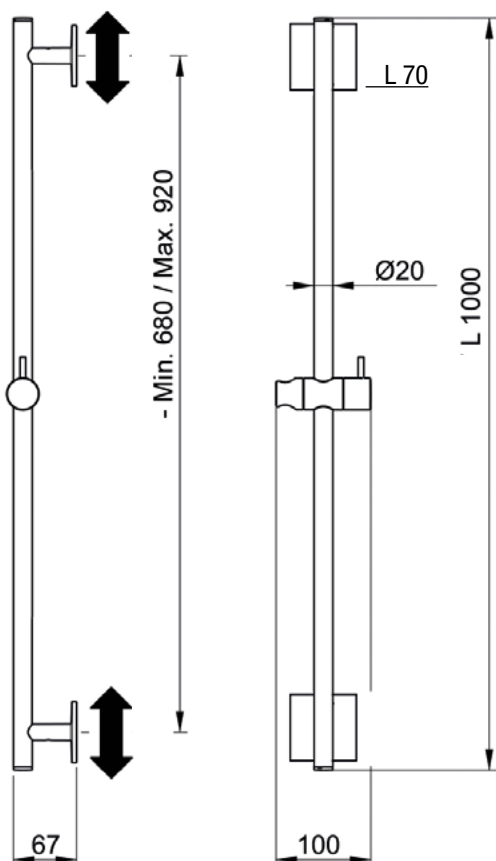

Product Type: **Slide Bar**
Product Code: **E087072**
Product Name: **Flexi Round**

Description: Saliscendi con rosoni quadri regolabile in altezza
Slide Bar with square rosettes adjustable in height

Dimensions: L1000 mm
Material: Brass

Note: regolabile in altezza
Notes: *adjustable in height*

Functions: 1 Way | Rain

Finishes:

		Painted		PVD Polished		PVD Brushed		
Chrome CR	Nickel Brushed NB							
		Matt Black MB	Matt White WM	Gold GO	Deep Grey DG	High Brass HB	Copper CO	Gun Metal GM

DIMENSIONS