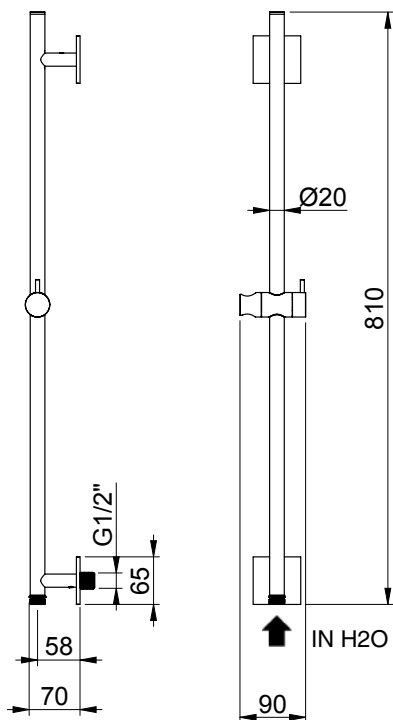

Product Type: **Slidebar**  
 Product Code: **E087069**  
 Product Name: **Slidebar with Square rosettes**  
 Description: Saliscendi con presa acqua integrata  
*Slidebar with inner water outlet*  
 Dimensions: L 810 mm  
 Material: Acciaio 316 | 316 Stainless Steel

## DIMENSIONS

## RELATED PRODUCTS

Easysteel hand shower  
**E082095** | L350 mm

316 stainless steel pvc flex  
**C084021** | L150 mm

316 stainless steel flex  
**C084052** | L150 mm