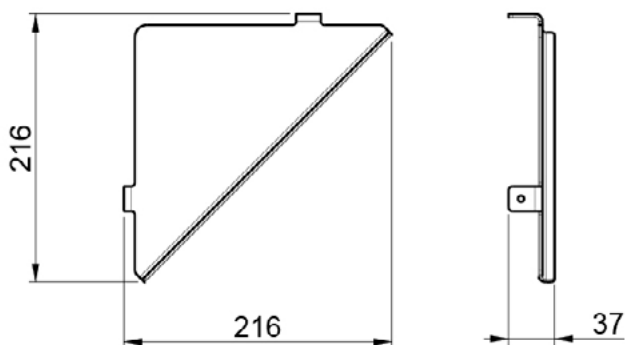

DIMENSIONS