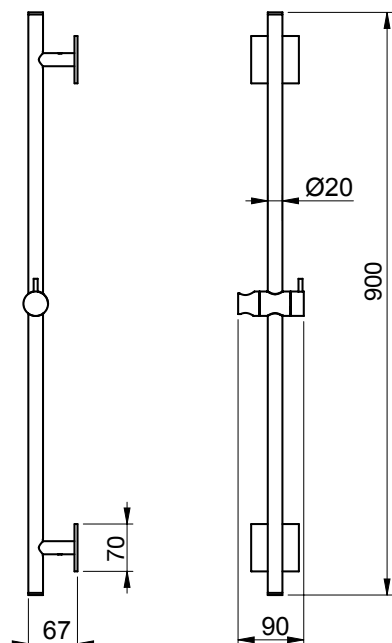

Product Type: **Slidebar**
 Product Code: **E087076**
 Product Name: **Slidebar with Square rosettes**
 Description: Saliscendi con presa acqua esterna
Slidebar with external water outlet
 Dimensions: L 900 mm
 Material: Acciaio 316 | 316 Stainless Steel

Functions: 
 1 Way

Finishes:

 316 AISI	316 PVD Brushed    			
	High Brass 316 HB	Copper 316 CO	Gun Metal 316 GM	Absolute Black 316 AB

DIMENSIONS

PRODUCT CARE

To avoid damages to the purchased equipment, please observe the following recommendations for use:

Easysteel hand shower
E082095 | L350 mm

Water outlet
E095035

316 stainless steel flex
C084052 | L150 mm