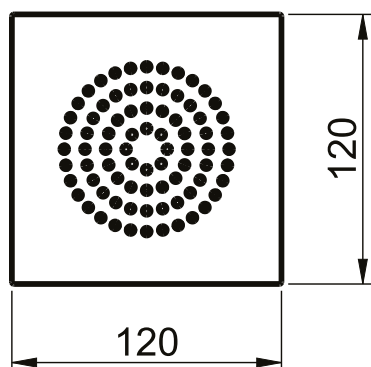

Product Type: **Emotion Head Shower**  
 Product Code: **E044168**  
 Product Name: **Square Emotion**  
 Description: Soffione Emotion Quadro  
*Square Head Shower*  
 Dimensions: 120x120 mm  
 Material: ABS

Note: meccanismo deviazione getti interno al prodotto  
 Notes: *diverter mechanism inside the product*

Functions:

1 Way

Rain

Finishes:

Chrome  
**CR**

**Painted**

Matt Black  
**MB**

## DIMENSIONS