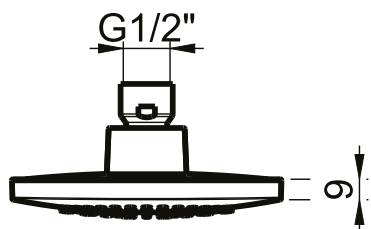

Product Type: **Emotion Head Shower**  
 Product Code: **E044168**  
 Product Name: **Square Emotion**  
 Description: Soffione Emotion Quadro  
*Square Head Shower*  
 Dimensions: 120x120 mm  
 Material: ABS

Note: meccanismo deviazione getti interno al prodotto  
 Notes: *diverter mechanism inside the product*

Functions:

1 Way

Rain

Finishes:

Chrome  
**CR**

**Painted**

Matt Black  
**MB**

## DIMENSIONS