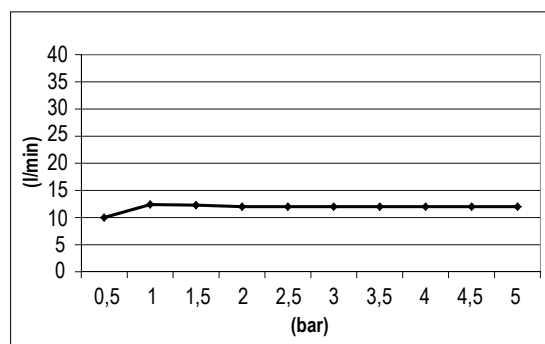

Product Type: **Emotion Head Shower**
Product Code: **E044168**
Product Name: **Square Emotion**
Description: Soffione Emotion Quadro
Square Head Shower
Dimensions: 120x120 mm
Material: ABS

Note: meccanismo deviazione getti interno al prodotto
Notes: *diverter mechanism inside the product*

Functions:

1 Way

Rain

Finishes:

Chrome
CR

Painted

Matt Black
MB

Matt White
WM

DIMENSIONS

FLOWRATE