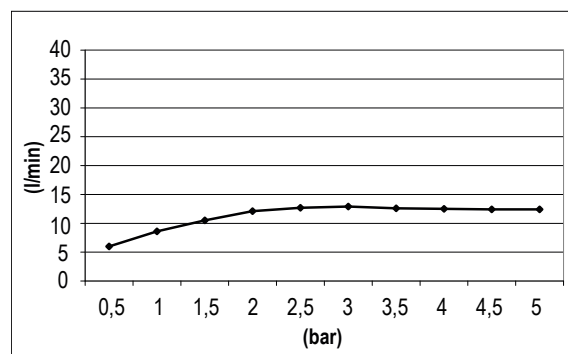

Product Type: **Built-In Head Shower**  
 Product Code: **E044096**  
 Product Name: **Kuky Temptation**

Description: Soffione a incasso  
*Built-in Head Shower*

Dimensions: 420x420 mm  
 Material: Stainless Steel

## DIMENSIONS

## FLOWRATE

MIN: 1 bar | MAX: 5 bar | BEST: 3 bar