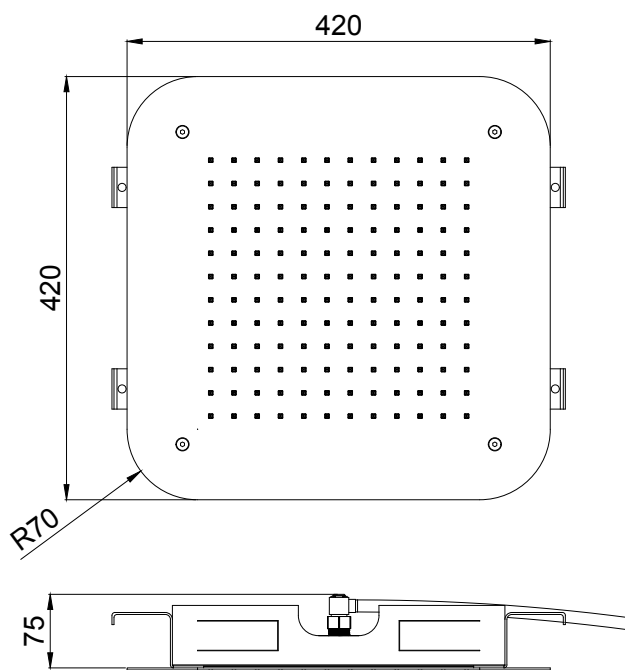

Product Type: **Built-In Head Shower**  
 Product Code: **E044096**  
 Product Name: **Kuky Temptation**

Description: Soffione a incasso  
*Built-in Head Shower*

Dimensions: 420x420 mm  
 Material: Stainless Steel

Note: connessioni | *connections* **G1/2" / NPT**  
 Notes: **telaio** incasso e kit di connessione inclusi | *built-in frame* and *connection kit* included  
**completamente ispezionabile** | *completely inspectionable*

## DIMENSIONS