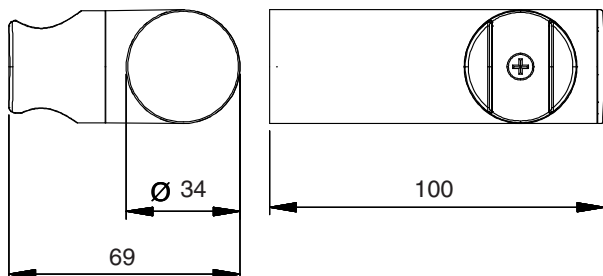

DIMENSIONS