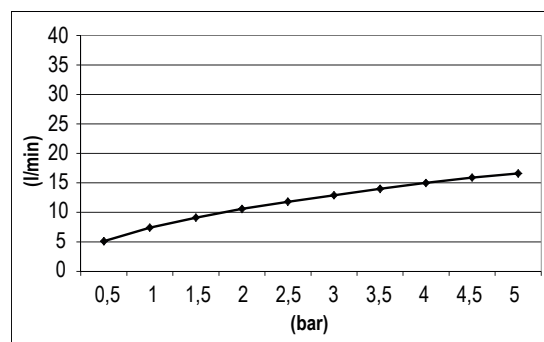

Product Type: **Hand Showers**
Product Code: **E082070**
Product Name: **Thin**

Description: Doccia Monogetto
Monojet Hand Shower

Dimensions: Ø 29x16mm | H186mm

Material: ABS | ABS

Note: doccia tubolare monogetto
Notes: *monojet hand shower*

Functions:

1 Way

Rain

Finishes:

Chrome
CR

Painted

Matt Black
MB

DIMENSIONS

FLOWRATE