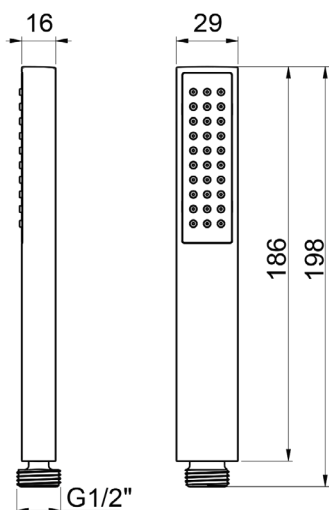

Product Type: **Hand Showers**
 Product Code: **E082070**
 Product Name: **Thin**

Description: Doccia Monogetto
Monojet Hand Shower

Dimensions: Ø 29x16mm | H186mm

Material: ABS | ABS

Note: doccia tubolare monogetto
 Notes: *monojet hand shower*

Functions:

1 Way

Rain

Finishes:

Chrome
CR

Painted

Matt Black
MB

DIMENSIONS