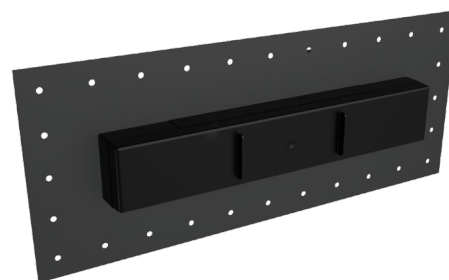

Product Type: **Waterfalls**
 Product Code: **E003193**
 Product Name: **XL Built-In Waterfall**

Description: **Corpo incasso per cascata a incasso con lama XL**
Concealed module for Built-in Waterfall with XL blade

Dimensions: -
 Material: **abs / ottone | abs / brass**

Notes: **estetica e cartuccia E003194 da acquistare separatamente |**
cartridge and trim set E003193 to be purchased separately
connessione | connection G1/2" - completamente ispezionabile | completely inspectionable