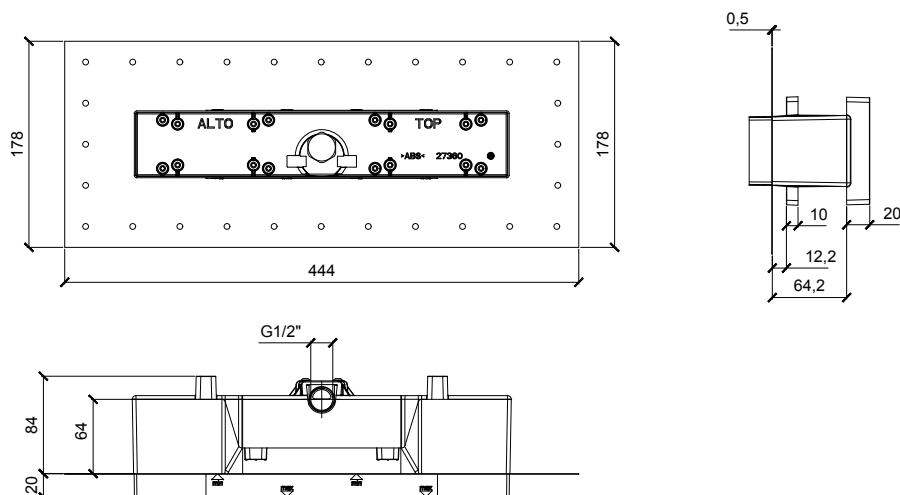

DIMENSIONS