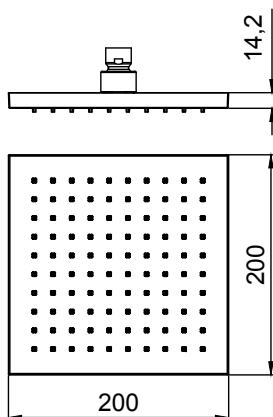

DIMENSIONS