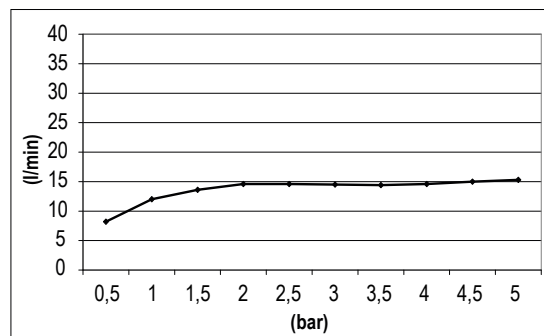

Product Type: **Emotion Head Shower**
Product Code: **E044209**
Product Name: **Square Emotion Head Shower**

Description: Soffione con braccio
Arm Head Shower

Dimensions: 200 x 200 mm
Material: Acciaio 316 | 316 Stainless Steel

Note: connessioni | *connections* **G1/2" / NPT**
Notes: **completamente ispezionabile** | *completely inspectionable*

Functions:

Finishes:

Stainless Steel

316 AISI

316 PVD Brushed

High Brass
316 HB

Copper
316 CO

Gun Metal
316 GM

Absolute Black
316 AB

DIMENSIONS

FLOWRATE