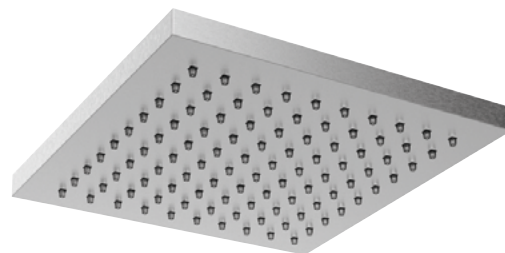

Product Type: **Emotion Head Shower**
 Product Code: **E044209**
 Product Name: **Square Emotion Head Shower**

Description: Soffione con braccio
Arm Head Shower

Dimensions: 200 x 200 mm
 Material: Acciaio 316 | 316 Stainless Steel

Note: connessioni | *connections* **G1/2" / NPT**
 Notes: **completamente ispezionabile** | *completely inspectionable*

Functions:

Finishes:

Stainless Steel

316 AISI

316 PVD Brushed

High Brass
316 HB

Copper
316 CO