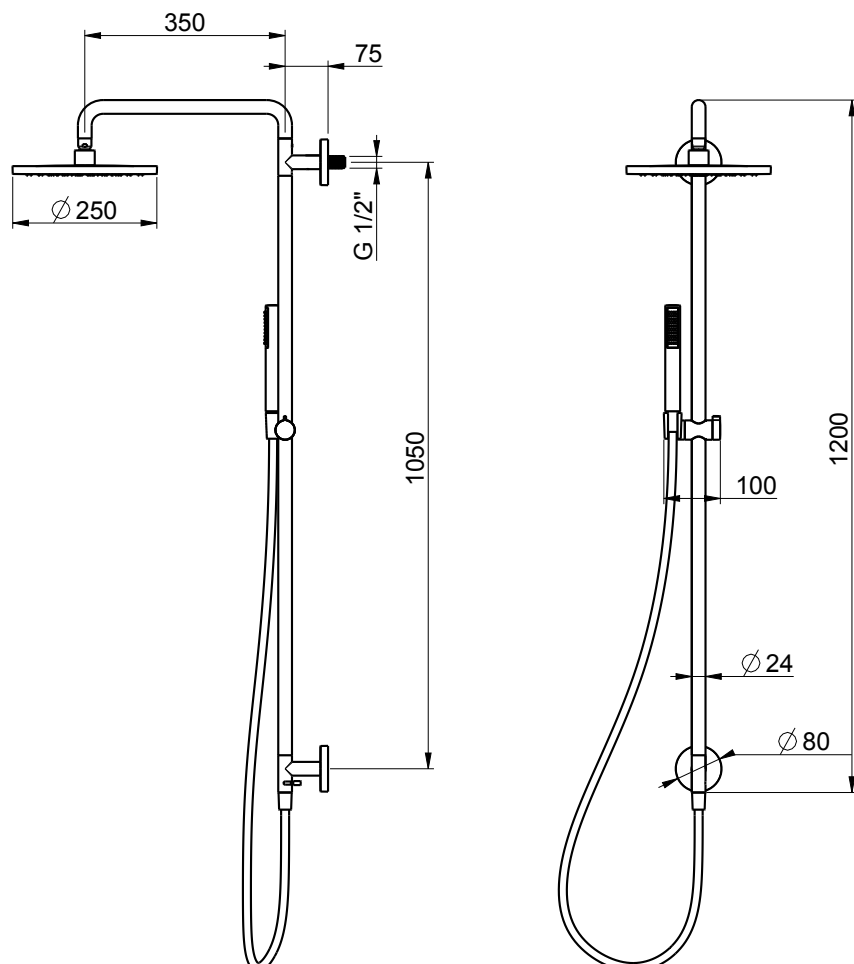

Product Type: **Column**  
 Product Code: **E170002**  
 Product Name: **Fluid Shower Column**

Description: Colonna Fluid con presa acqua superiore  
*Fluid Column with upper water inlet*

Dimensions: 1200 mm  
 Material: Brass - ABS

Note: con soffione Emotion in abs Ø250, doccia Ø26mm  
 Notes: with abs Emotion head shower Ø250, Ø26mm hand shower

Functions:  1 Way |  Rain

Finishes:  Chrome  
**CR**

## DIMENSIONS