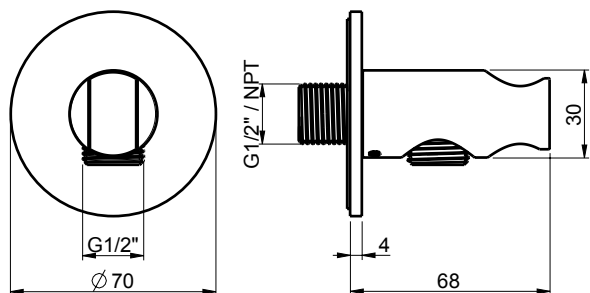

DIMENSIONS