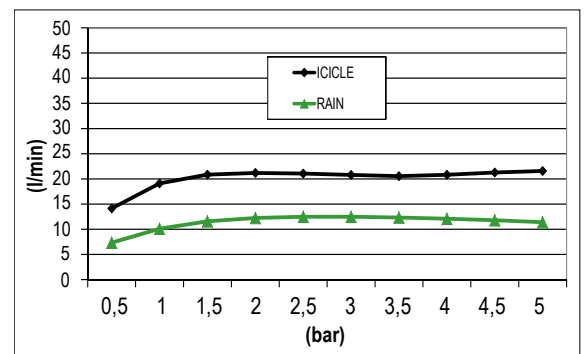

Product Type: **Chromotherapy**  
 Product Code: **E044275**  
 Product Name: **Rainbow +**

Description: Soffione a incasso con Cromoterapia  
*Built-in Head Shower with Chromotherapy*

Dimensions: 470x470 mm  
 Material: Stainless Steel

\*La maschera ad incasso estetica è da acquistare separatamente  
 \*The aesthetic built-in frame is **to be purchased separately**  
 CODICE PRODOTTO | *PRODUCT CODE*: **E106000**

Functions: Chromotherapy | 2 Way | Rain | Icicle

Finishes: **Stainless Steel**  
 Mirror **MS** | Brushed **BS**

**DIMENSIONS**

**FLOWRATE**

**MIN: 1 bar | MAX: 5 bar | BEST: 3 bar**