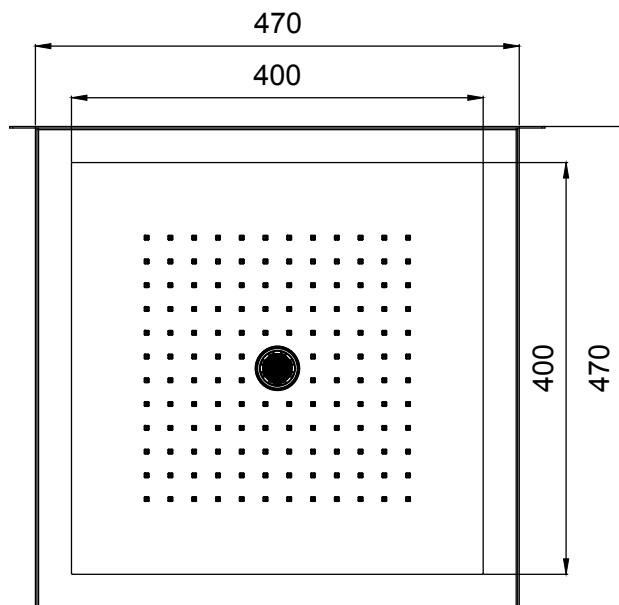

Product Type: **Chromotherapy**  
 Product Code: **E044275**  
 Product Name: **Rainbow +**

Description: Soffione a incasso con Cromoterapia  
*Built-in Head Shower with Chromotherapy*

Dimensions: 470x470 mm  
 Material: Stainless Steel

Note: connessioni | *connections* **G1/2" / NPT** - con telecomando per cromoterapia incluso | *with chromotherapy remote control included* - telaio incasso estetico **NON\*** incluso | *aesthetic built-in frame NOT\* included* - tecnologia RGB con strisce led nascoste e rifrazione luce tramite telaio estetico - **RGB technology** with hidden led stripes and light refraction through white frame **completamente ispezionabile** | **completely inspectionable**

\*La maschera ad incasso estetica è da acquistare separatamente  
 \*The aesthetic built-in frame is **to be purchased separately**  
 CODICE PRODOTTO | *PRODUCT CODE*: **E106000**

Functions: Chromotherapy | 2 Way | Rain | Icicle

Finishes: **Stainless Steel**  
 Mirror **MS** | Brushed **BS**

**DIMENSIONS**

**FLOWRATE**

**MIN: 1 bar | MAX: 5 bar | BEST: 3 bar**