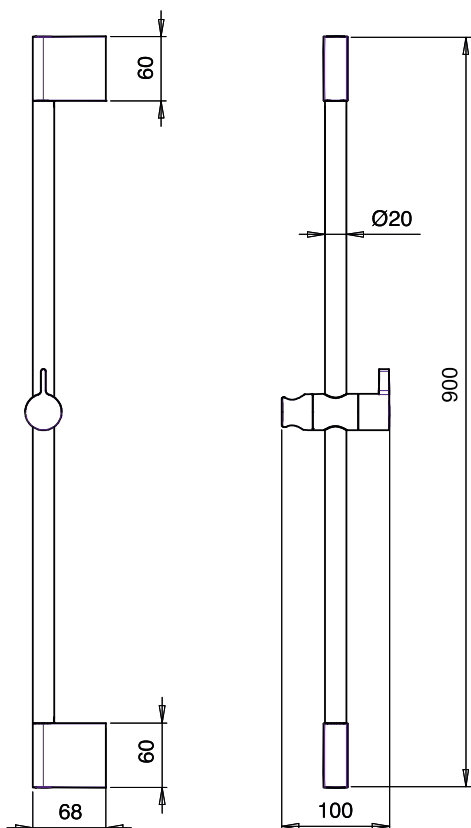

Product Type: **Slide Bar set**
Product Code: **E144051 | E144052 | E144053 | E144054**
Product Name: **Deep without water outlet**

Dimensions: L900 mm
Material: Brass

Note: **saliscendi:** E087049 Deep without water outlet
doccia: disponibili diverse soluzioni*

Notes: **flessibile:** C084021
slidebar: E087049 Deep without water outlet
hand shower: available different solutions*
flex: C084021

Functions: 1 Way | Rain

Finishes:
Chrome
CR

Hand Shower options:

E144051 (KIT CODE):
E082051 Emotion Ø100
multi-function chrome
diffuser

E144052 (KIT CODE):
E082027 Emotion Ø100
monojet chrome diffuser

E144053 (KIT CODE):
E082073 Emotion Ø130
multi-function white
diffuser

E144054 (KIT CODE):
E082043 Emotion Ø130
monojet chrome diffuser

DIMENSIONS