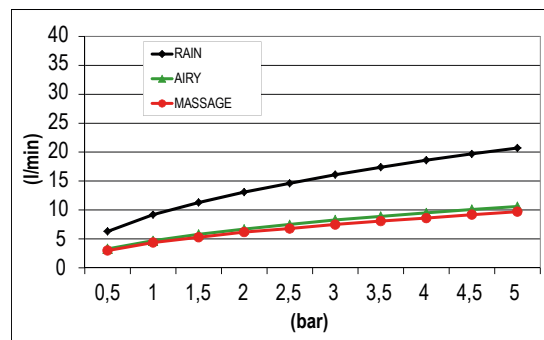

Product Type: **Hand Showers**
Product Code: **E082073**
Product Name: **Emotion Multi-Function**

Description: Doccia Multigetto
Multi-Function Hand Shower

Dimensions: erogatore Ø 130mm

Material: ABS

Note: doccia multigetto con erogatore bianco
Notes: *multi-function hand shower with white diffuser*

Functions:

1 Way

Rain Air

Air Power

Massage

Finishes:

Chrome
CR

Painted

Matt Black
MB

Matt White
WM

DIMENSIONS

FLOWRATE