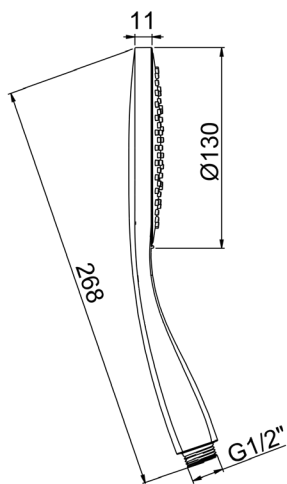

DIMENSIONS