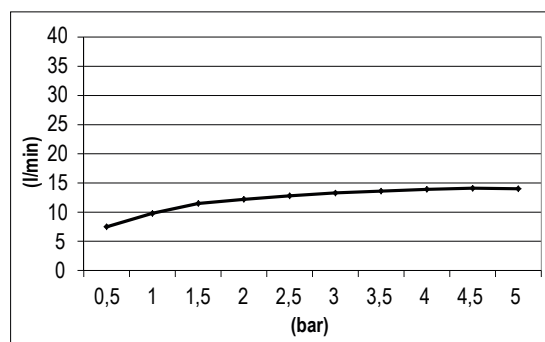

Product Type: **Wall Mounted Head Shower**
Product Code: **E044200**
Product Name: **Smart Head Shower**

Description: Soffione a parete
Wall Mounted Head Shower

Dimensions: 537 x 165 mm
Material: Stainless Steel

Note:
Notes:

Functions:

1 Way

Rain

Finishes:

Stainless Steel

Mirror
MS

AISI
316

Painted

Matt Black
MB

Matt White
WM

PVD Polished

Gold
GO

Deep Grey
DG

316 PVD Brushed

High Brass
316 HB

Copper
316 CO

Gun Metal
316 GM

DIMENSIONS

FLOWRATE