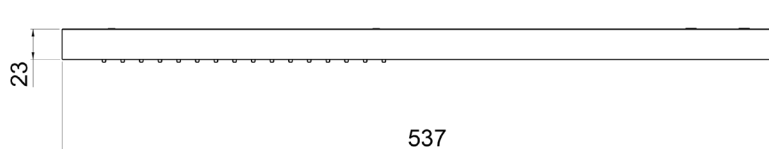

DIMENSIONS