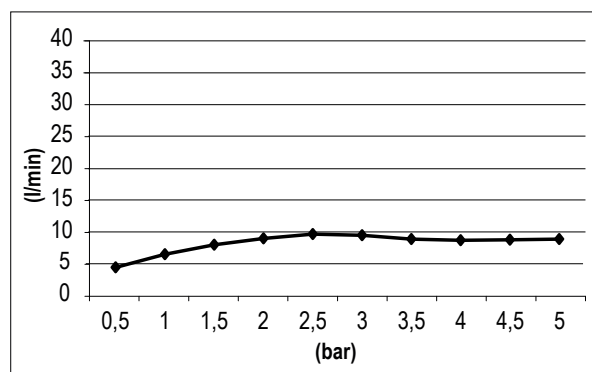

Product Type: **Hand Showers**
 Product Code: **E082108**
 Product Name: **Posh**

Description: Doccia
Hand Shower

Dimensions: erogatore Ø 90mm
 Material: Acciaio | Brass

Note: con erogatore in finitura e manico in gomma nera
 Notes: *with diffuser in finish and rubber black handle*

Functions:  1 Way |  Hand Shower

Finishes:

Matt Colours		PVD Polished		PVD Brushed					
									
CR	BS	MB	WM	GO	DB	HB	CO	GM	AB

DIMENSIONS

FLOWRATE

PRODUCT CARE

To avoid damages to the purchased equipment, please observe the following recommendations for use: