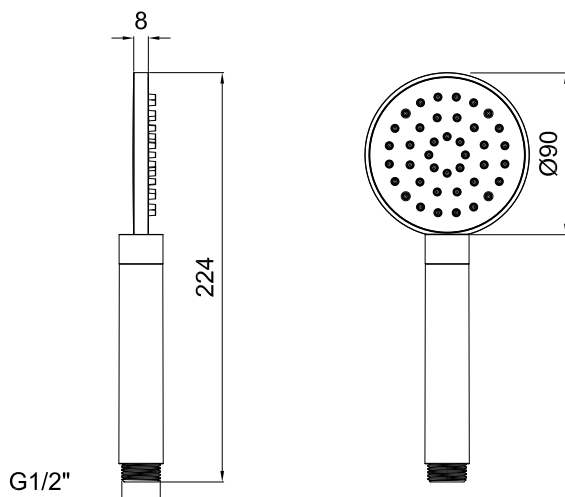

Product Type: **Hand Showers**
 Product Code: **E082108**
 Product Name: **Posh**

Description: Doccia
Hand Shower

Dimensions: erogatore Ø 90mm
 Material: Acciaio | Brass

Note: con erogatore in finitura e manico in gomma nera
 Notes: *with diffuser in finish and rubber black handle*

Functions:  1 Way |  Hand Shower

Finishes:

Matt Colours		PVD Polished		PVD Brushed					
									
CR	BS	MB	WM	GO	DB	HB	CO	GM	AB

DIMENSIONS

FLOWRATE

PRODUCT CARE

To avoid damages to the purchased equipment, please observe the following recommendations for use: