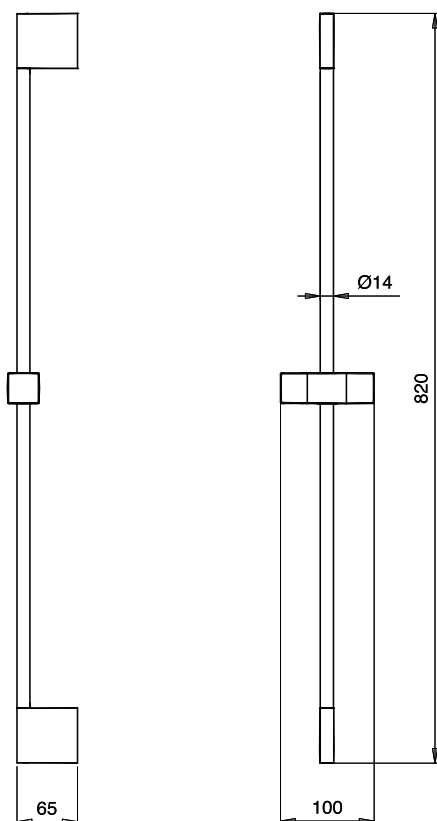

Product Type: **Slide Bar**
Product Code: **E087015**
Product Name: **Mist**

Description: Saliscendi
Slide Bar

Dimensions: L820
Material: Brass / ABS

Note:
Notes:

Functions:

1 Way

Rain

Finishes:

Chrome
CR

DIMENSIONS