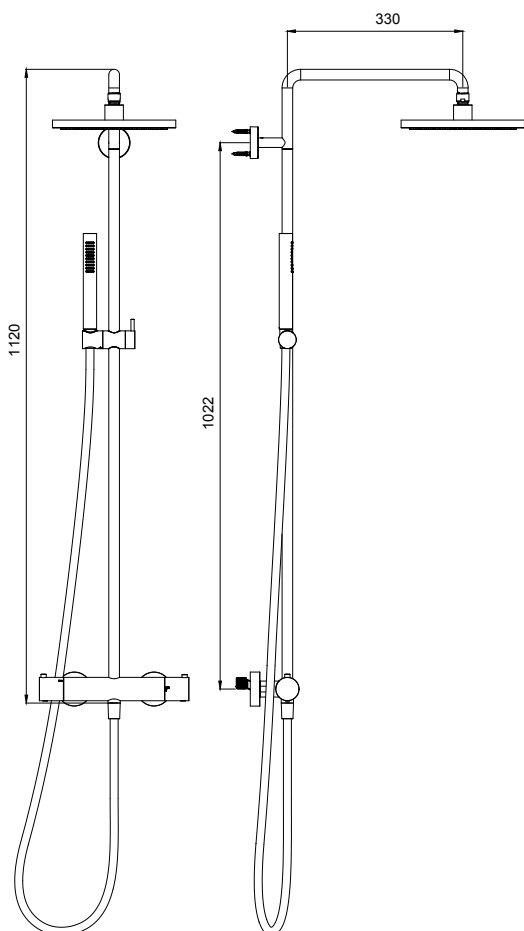

Product Type: **Column**
 Product Code: **E405001**
 Product Name: **Shower Column with external thermostat**

Description: Colonna con termostatico esterno
Column with external thermostat

Dimensions: 1200 mm
 Material: Acciaio 316 - 316 Stainless Steel

Note: include / includes: soffione / shower head Velvet E044290 230, doccia / hand shower Velvet 100 E082095, flessibile / flex C084021 silver L150 cm
 Notes:

Il prodotto necessita di una sola uscita acqua, il deviatore è nel termostatico.
 The product requires only 1 water outlet, the diverter is in the thermostat.

Copper
316 CO

Gun Metal
316 GM

Absolute Black
316 AB

DIMENSIONS

PRODUCT CARE

To avoid damages to the purchased equipment, please observe the following recommendations for use:

- Clean the plumbing before connecting the device.
- Periodically clean the water blade to avoid any limestone deposits that could compromise the good functioning.