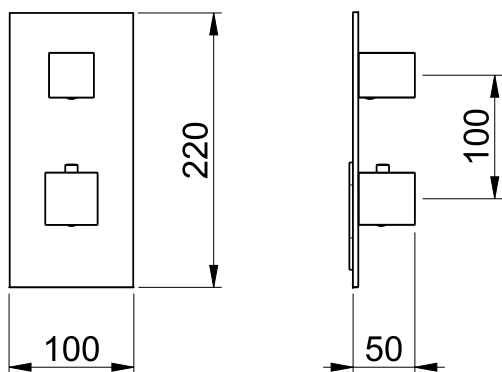

Product Type: **Water Control**
 Product Code: **E180061**
 Product Name: **Estetiche per High Flow**
 Description: *Estetiche maniglia quadra placca quadra*
Square handle with square plate trim set
 Dimensions: **placca 100x220 mm**
 Material: *plate 100x220 mm*

DIMENSIONS

TO GO WITH

E176001 modulo incasso termostatico con 1 vitone
 thermostatic concealed module with 1 valve

E176502 modulo incasso termostatico con 1 deviatore
 thermostatic concealed module with 1 diverter