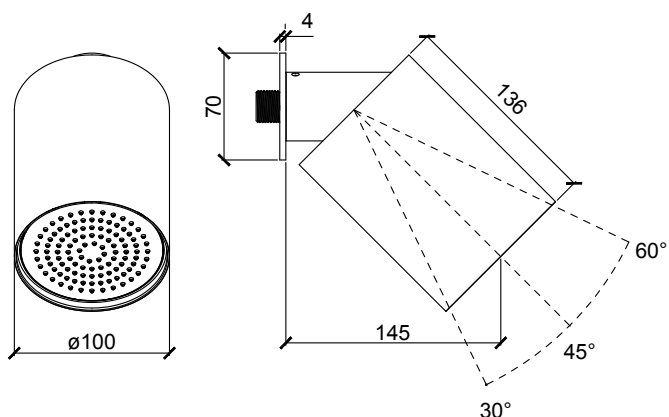

Product Type: **Beam Collection**
 Product Code: **E044287**
 Product Name: **Beam Monojet wall version**

Description: Soffione a parete
Wall Head Shower

Dimensions: 100x136 mm
 Material: Acciaio 316 | 316 Stainless Steel

Notes: versione monogetto con getto **Velvet Rain** | *monojet version with Velvet Rain jet*
 il prodotto è venduto con in dotazione rosone tondo Ø 70 mm e quadro L 70 mm |
the product is sold with round rosette Ø 70 mm and square rosette L 70 mm

Functions:  1 Way |  Velvet Rain

Finishes: **Stainless Steel**  **316 AISI** | **316 PVD Brushed**
 High Brass **316 HB** |  Copper **316 CO** |  Gun Metal **316 GM** |  Absolute Black **316 AB**

DIMENSIONS