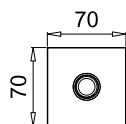

DIMENSIONS