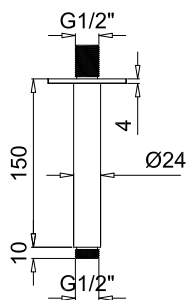

DIMENSIONS