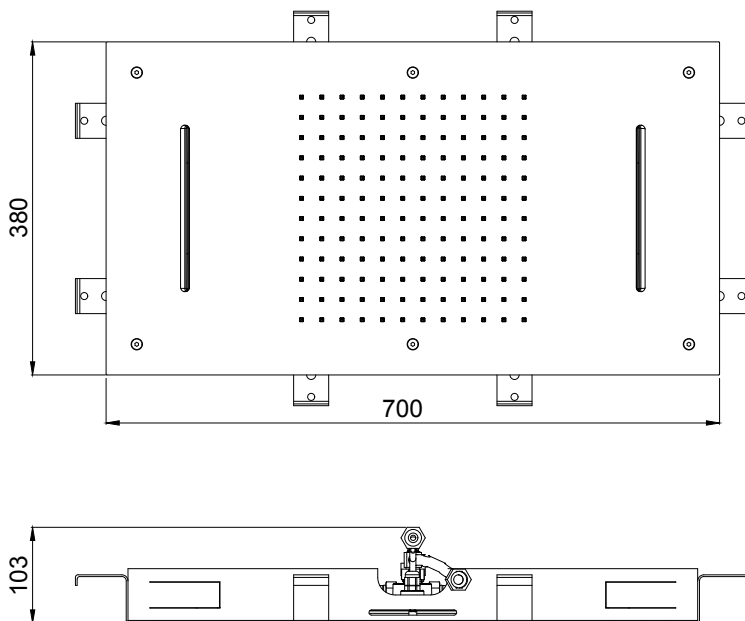

Product Type: **Chromotherapy**
 Product Code: **E044111**
 Product Name: **Rectangular Temptation**

Description: Soffione a incasso con Cromoterapia
Built-in Head Shower with Chromotherapy

Dimensions: 700x380 mm
 Material: Stainless Steel

DIMENSIONS

FLOWRATE

MIN: 1 bar | MAX: 5 bar | BEST: 3 bar

PRODUCT CARE

To avoid damages to the purchased equipment, please observe the following recommendations for use:

- Clean the plumbing before connecting the device.
- Periodically clean the water blade to avoid any limestone deposits that could compromise the good functioning.