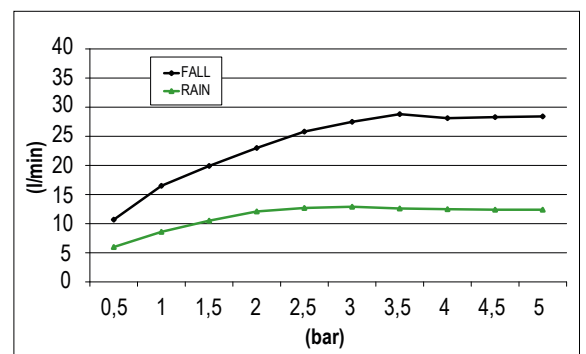

Product Type: **Chromotherapy**
 Product Code: **E044111**
 Product Name: **Rectangular Temptation**

Description: Soffione a incasso con Cromoterapia
Built-in Head Shower with Chromotherapy

Dimensions: 700x380 mm
 Material: Stainless Steel

Functions:

- Chromotherapy
- 2 Way
- Rain
- Cascade

Finishes:

Stainless Steel		Matt Colours		PVD Polished		PVD Brushed				
Mirror MS	Brushed BS	Matt Black MB	Matt White WM	Gold GO	DeepBlack DB	High Brass HB	Copper CO	Gun Metal GM	Absolute Black AB	

DIMENSIONS

FLOWRATE

MIN: 1 bar | MAX: 5 bar | BEST: 3 bar

PRODUCT CARE

To avoid damages to the purchased equipment, please observe the following recommendations for use:

- Clean the plumbing before connecting the device.
- Periodically clean the water blade to avoid any limestone deposits that could compromise the good functioning.