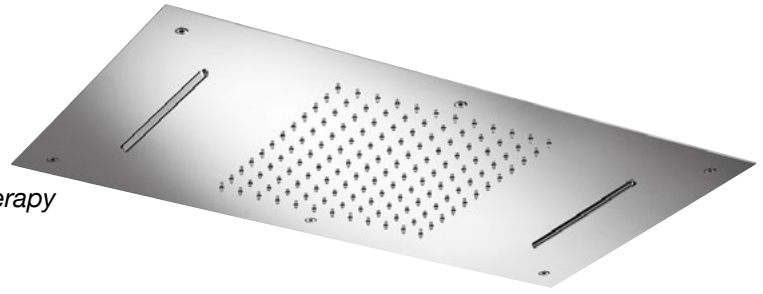

Product Type: **Chromotherapy**
 Product Code: **E044111**
 Product Name: **Rectangular Temptation**

Description: Soffione a incasso con Cromoterapia
Built-in Head Shower with Chromotherapy

Dimensions: 700x380 mm
 Material: Stainless Steel

Note: connessioni | *connections* **G1/2" / NPT**
 Notes: con **telecomando e trasformatore** per cromoterapia inclusi
with chromotherapy remote control and transformer included
telaio incasso e kit di connessione inclusi | *built-in frame and connection kit included*
tecnologia RGB con scheda led: 1 led per ogni ugello uscita acqua
RGB technology with led electronic board: 1 led each nozzle
completamente ispezionabile | *completely inspectionable*
 include kit fissaggio **security fix** per soffioni pesanti | *includes security fix kit for heavy shower heads*

Functions:

- Chromotherapy
- 2 Way
- Rain
- Cascade

Finishes:

Stainless Steel		Matt Colours		PVD Polished		PVD Brushed				
Mirror MS	Brushed BS	Matt Black MB	Matt White WM	Gold GO	DeepBlack DB	High Brass HB	Copper CO	Gun Metal GM	Absolute Black AB	