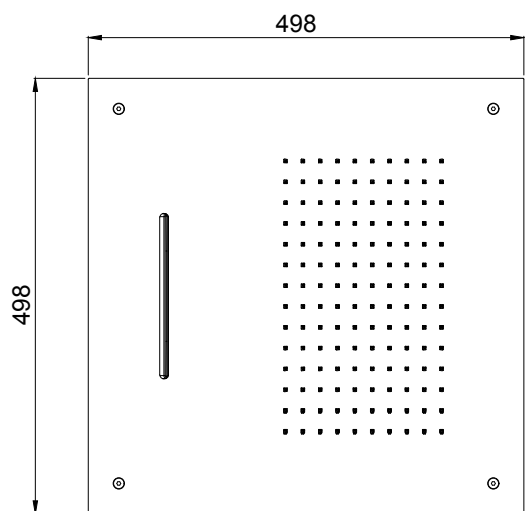

Product Type: **Built-In Head Shower**
 Product Code: **E044109**
 Product Name: **Square Temptation**

Description: Soffione a incasso
Built-in Head Shower

Dimensions: 500x500 mm
 Material: Stainless Steel

DIMENSIONS

FLOWRATE

MIN: 1 bar | MAX: 5 bar | BEST: 3 bar

PRODUCT CARE

To avoid damages to the purchased equipment, please observe the following recommendations for use:

- Clean the plumbing before connecting the device.
- Periodically clean the water blade to avoid any limestone deposits that could compromise the good functioning.