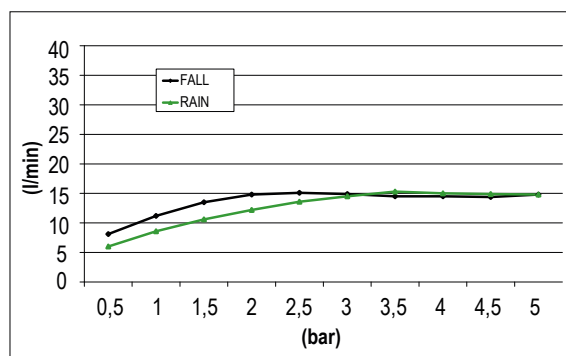

Product Type: **Built-In Head Shower**
 Product Code: **E044109**
 Product Name: **Square Temptation**

Description: Soffione a incasso
Built-in Head Shower

Dimensions: 500x500 mm
 Material: Stainless Steel

DIMENSIONS

FLOWRATE

MIN: 1 bar | MAX: 5 bar | BEST: 3 bar

PRODUCT CARE

To avoid damages to the purchased equipment, please observe the following recommendations for use:

- Clean the plumbing before connecting the device.
- Periodically clean the water blade to avoid any limestone deposits that could compromise the good functioning.