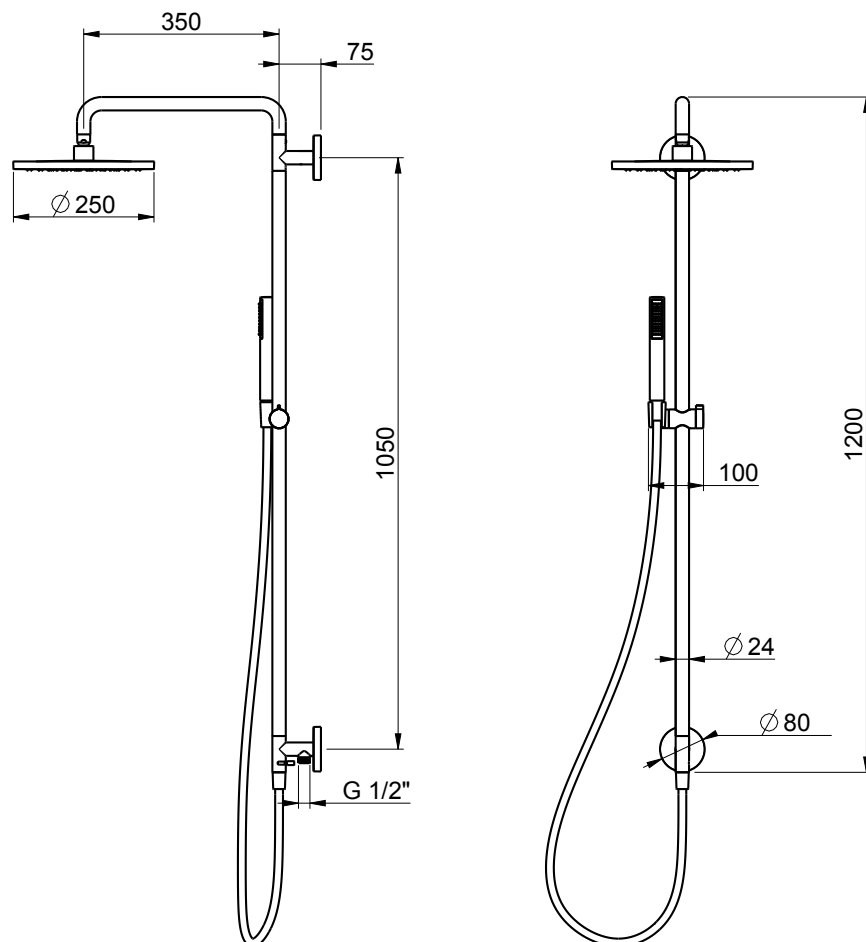

Product Type: **Column**  
 Product Code: **E170006**  
 Product Name: **Fluid Shower Column**

Description: Colonna Fluid con presa acqua esterna  
*Fluid Column with external water inlet*

Dimensions: 1200 mm  
 Material: Brass - ABS

Note: con soffione Emotion in abs Ø250, doccia Ø26mm  
 Notes: with abs Emotion head shower Ø250, Ø26mm hand shower

Functions:  1 Way |  Rain

Finishes:  Chrome  
**CR**

## DIMENSIONS