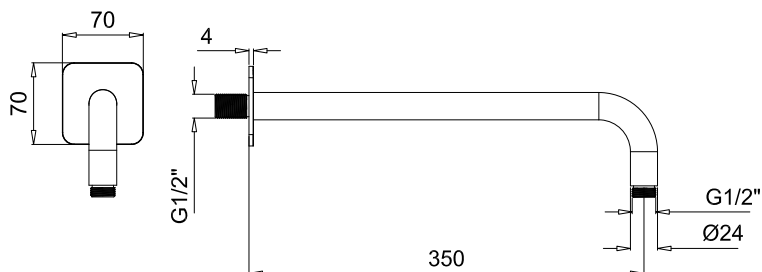

Product Type: **Shower Arm**  
 Product Code: **E021114**  
 Product Name: **Wall Arm L 350 mm**

Description: Braccio doccia con rosone kuky L 350 mm  
*Wall arm shower with kuky rosette L 350 mm*

Dimensions: L350 mm  
 Material: Ottone | Brass

Absolute Black  
**AB**

**DIMENSIONS**