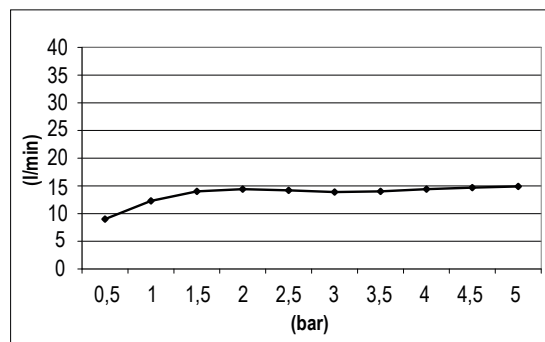

Product Type: **Emotion Head Shower**
 Product Code: **E044073**
 Product Name: **Round Emotion**
 Description: *Soffione Emotion Tondo*
Round Emotion Head Shower
 Dimensions: Ø400 mm

Note: con cartuccia che ottimizza l'esperienza della doccia, attacco 1/2" gas
 Notes: *water cartridge system to maximize your shower experience, 1/2" gas connection*

Functions:

1 Way

Rain

Finishes:

Chrome
CR

Nichel Brushed
BS

DIMENSIONS

FLOWRATE