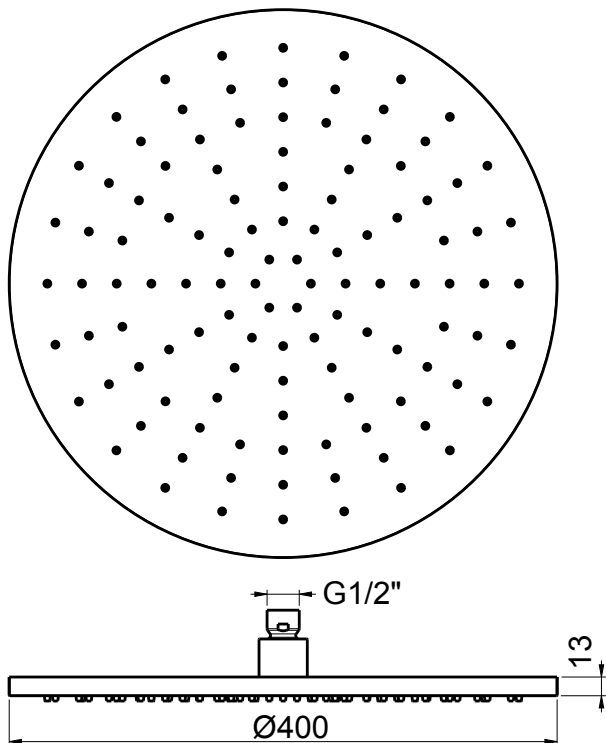

Product Type: **Emotion Head Shower**
 Product Code: **E044073**
 Product Name: **Round Emotion**
 Description: *Soffione Emotion Tondo*
Round Emotion Head Shower
 Dimensions: Ø400 mm

Note: con cartuccia che ottimizza l'esperienza della doccia, attacco 1/2" gas
 Notes: *water cartridge system to maximize your shower experience, 1/2" gas connection*

Functions:

1 Way

Rain

Finishes:

Chrome
CR

Nichel Brushed
BS

DIMENSIONS

FLOWRATE