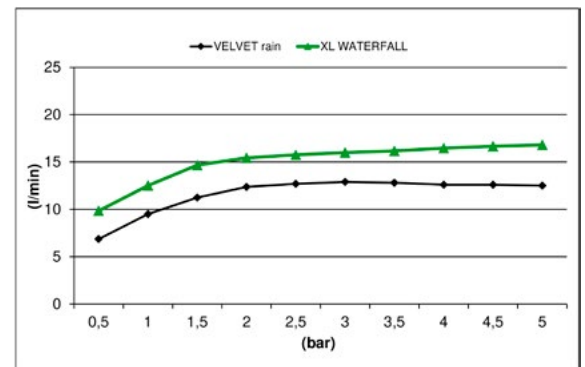

Product Type: **Chromotherapy**
 Product Code: **E044283**
 Product Name: **Velvet Temptation Multi Function**

Description: Soffione a incasso con Cromoterapia
Built-in Head Shower with Chromotherapy

Dimensions: 500x500 mm
 Material: Stainless Steel

Functions:

			
Chromotherapy	2 Way	Velvet Rain	XL Waterfall

Finishes:

Stainless Steel		Matt Colours		PVD Polished		PVD Brushed			
									
Mirror MS	Brushed BS	Matt Black MB	Matt White WM	Gold GO	Deep Black DB	High Brass HB	Copper CO	Gun Metal GM	Black BB

DIMENSIONS

FLOWRATE

MIN: 1 bar | MAX: 5 bar | BEST: 3 bar

PRODUCT CARE

To avoid damages to the purchased equipment, please observe the following recommendations for use:

- Clean the plumbing before connecting the device.
- Periodically clean the water blade to avoid any limestone deposits that could compromise the good functioning.