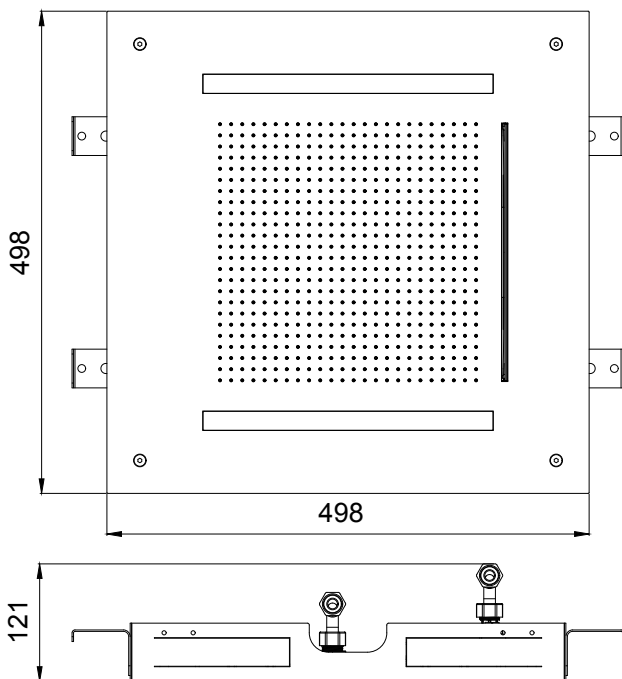

Product Type: **Chromotherapy**
 Product Code: **E044283**
 Product Name: **Velvet Temptation Multi Function**

Description: Soffione a incasso con Cromoterapia
Built-in Head Shower with Chromotherapy

Dimensions: 500x500 mm
 Material: Stainless Steel

DIMENSIONS

FLOWRATE

MIN: 1 bar | MAX: 5 bar | BEST: 3 bar

PRODUCT CARE

To avoid damages to the purchased equipment, please observe the following recommendations for use:

- Clean the plumbing before connecting the device.
- Periodically clean the water blade to avoid any limestone deposits that could compromise the good functioning.