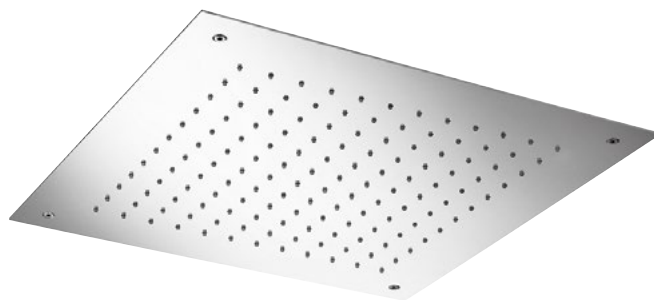

Product Type: **Built-In Head Shower**  
 Product Code: **E044046**  
 Product Name: **Square Temptation**

Description: Soffione a incasso  
*Built-in Head Shower*

Dimensions: 380x380 mm  
 Material: Stainless Steel

Functions: 1 Way | Rain

Finishes:

<b>Stainless Steel</b>		<b>Matt Colours</b>		<b>PVD Polished</b>		<b>316 PVD Brushed</b>			
Mirror <b>MS</b>	AISI <b>316</b>	Matt Black <b>MB</b>	Matt White <b>WM</b>	Gold <b>GO</b>	DeepBlack <b>DB</b>	High Brass <b>316 HB</b>	Copper <b>316 CO</b>	Gun Metal <b>316 GM</b>	Absolute Black <b>316 AB</b>