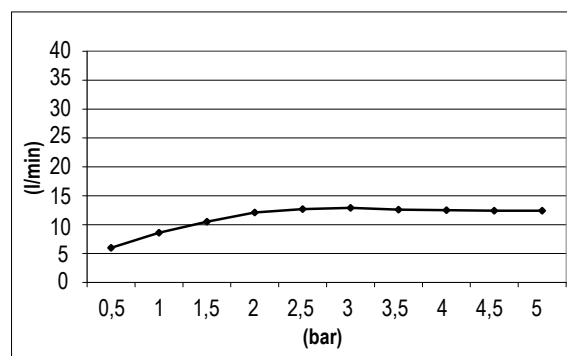

Product Type: **Built-In Head Shower**  
 Product Code: **E044046**  
 Product Name: **Square Temptation**

Description: Soffione a incasso  
*Built-in Head Shower*

Dimensions: 380x380 mm  
 Material: Stainless Steel

## DIMENSIONS

## FLOWRATE

**MIN: 1 bar | MAX: 5 bar | BEST: 3 bar**