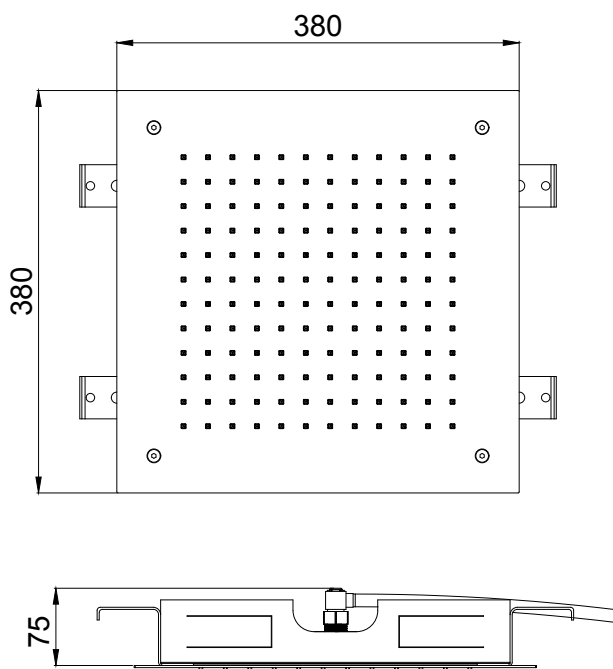

Product Type: **Built-In Head Shower**  
 Product Code: **E044046**  
 Product Name: **Square Temptation**

Description: Soffione a incasso  
*Built-in Head Shower*

Dimensions: 380x380 mm  
 Material: Stainless Steel

Note: connessioni | *connections* **G1/2" / NPT**  
 Notes: **telaio** incasso e kit di connessione inclusi | *built-in frame* and *connection kit* included  
**completamente ispezionabile** | *completely inspectionable*

## DIMENSIONS