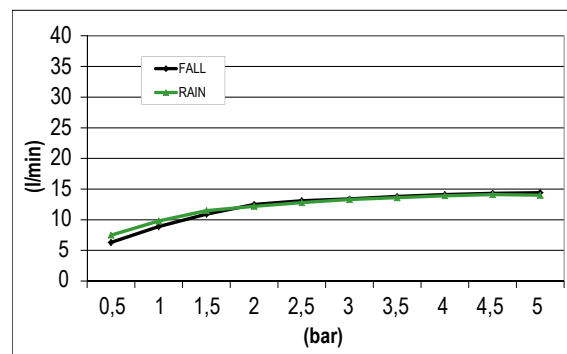

Product Type: **Wall Mounted Head Shower**
 Product Code: **E044199**
 Product Name: **Smart Dual Flow**
 Description: Soffione a parete
Wall Mounted Head Shower
 Dimensions: 537 x 165 mm
 Material: Acciaio 316 | 316 Stainless Steel

Note: connessioni | *connections* **G1/2" / NPT**
 Notes: **kit di connessione incluso** | *and connection kit included*
completamente ispezionabile | *completely inspectionable*

Functions:  1 Way |  Rain |  Cascade

Finishes: **Stainless Steel**  **316 AISI** | **316 PVD Brushed**
 High Brass **316 HB** |  Copper **316 CO** |  Gun Metal **316 GM** |  Absolute Black **316 AB**

DIMENSIONS

FLOWRATE

MIN: 1 bar | MAX: 5 bar | BEST: 3 bar