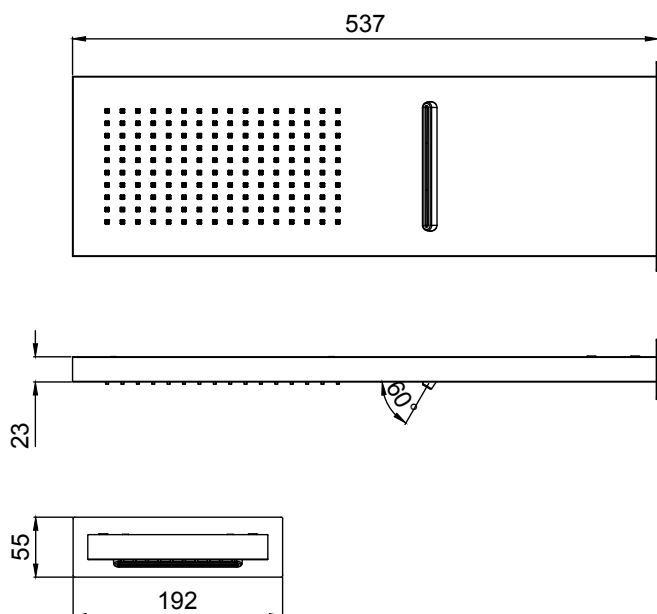

Product Type: **Wall Mounted Head Shower**
 Product Code: **E044199**
 Product Name: **Smart Dual Flow**
 Description: Soffione a parete
Wall Mounted Head Shower
 Dimensions: 537 x 165 mm
 Material: Acciaio 316 | 316 Stainless Steel

Note: connessioni | *connections* **G1/2" / NPT**
 Notes: **kit di connessione incluso** | *and connection kit included*
completamente ispezionabile | *completely inspectionable*

Functions:  1 Way |  Rain |  Cascade

Finishes: **Stainless Steel**  **316 AISI** | **316 PVD Brushed**
 High Brass **316 HB** |  Copper **316 CO** |  Gun Metal **316 GM** |  Absolute Black **316 AB**

DIMENSIONS

FLOWRATE

MIN: 1 bar | MAX: 5 bar | BEST: 3 bar