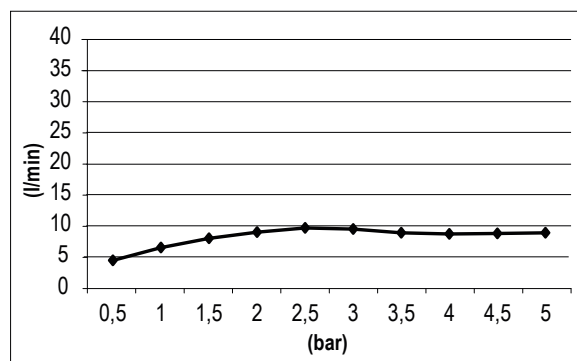

Product Type: **Hand Shower**
Product Code: **E082129**
Product Name: **Posh**

Description: *Doccia
Hand Shower*

Dimensions: erogatore Ø90 | diffusor Ø90
Material: ottone | brass

Notes: con erogatore e manico in finitura
with diffuser and handle in finish

Functions: 1 Way | Hand Shower

Finishes:

		Matt Colours		PVD Polished		PVD Brushed			
Chrome CR	Nickel Brushed NB								
		Matt Black MB	Matt White WM	Gold GO	DeepBlack DB	High Brass HB	Copper CO	Gun Metal GM	Absolute Black AB

DIMENSIONS

FLOWRATE