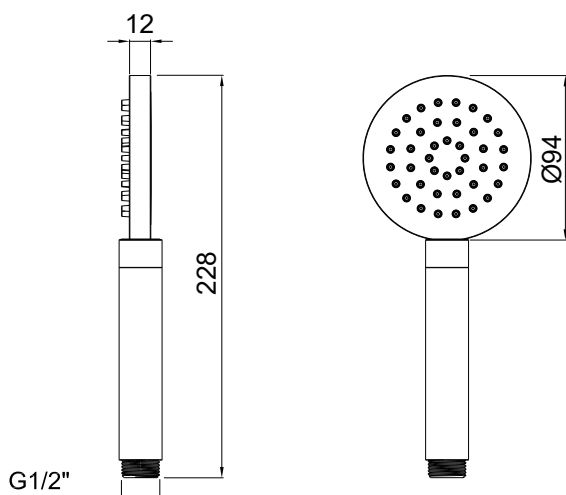

DIMENSIONS