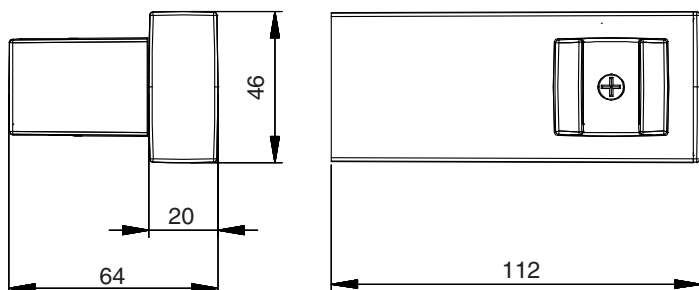

DIMENSIONS