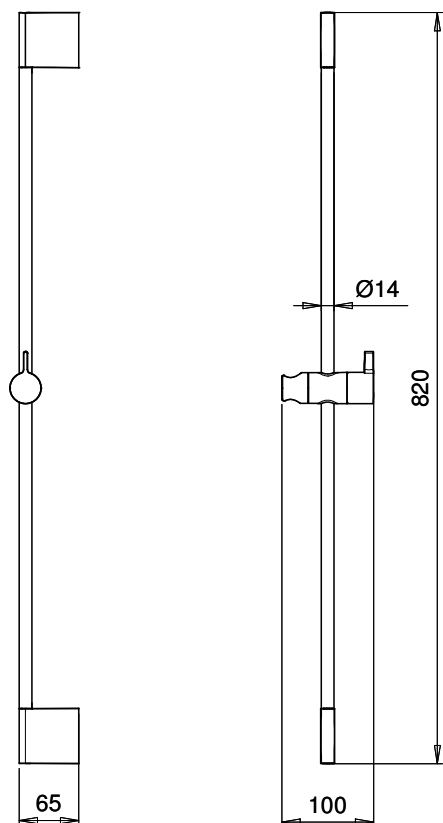

Product Type: **Slide Bar**
Product Code: **E087021**
Product Name: **Kuky**

Description: Saliscendi
Slide Bar

Dimensions: L820
Material: Brass / ABS

Note:
Notes:

Functions:

1 Way

Rain

Finishes:

Chrome
CR

DIMENSIONS