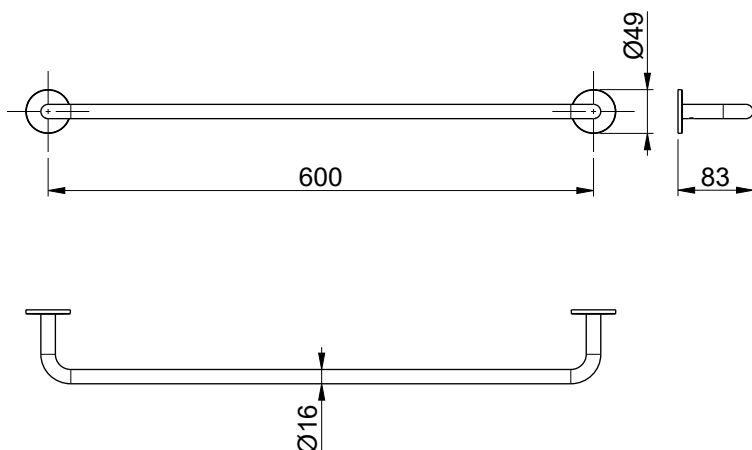

Product Type: **Shower Accessories**  
 Product Code: **E305006**  
 Product Name: **Towel Holder**

Description: Porta Asciugamano L600mm  
 Towel Holder L600mm

Dimensions: 600x83xØ16 mm  
 Material: acciaio 316 | 316 stainless steel

## DIMENSIONS