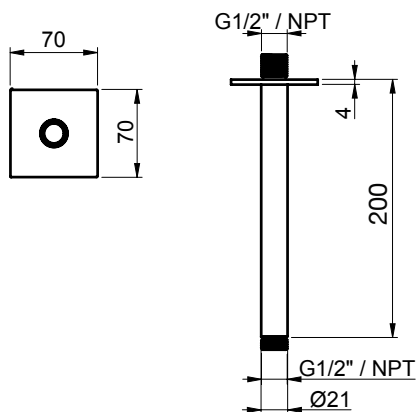

Product Type: **Shower Arms**
 Product Code: **E021101**
 Product Name: **Ceiling arm L200 mm**
 Description: Braccio a soffitto con rosone quadro
Ceiling arm with square rosette

Dimensions: L 200 mm
 Material: Acciaio 316 | 316 Stainless Steel

Notes: -

Functions: 
 1 Way

Finishes:

Stainless Steel	316 PVD Brushed			
				
316 AISI	High Brass 316 HB	Copper 316 CO	Gun Metal 316 GM	Absolute Black 316 AB

DIMENSIONS

PRODUCT CARE

To avoid damages to the purchased equipment, please observe the following recommendations for use: