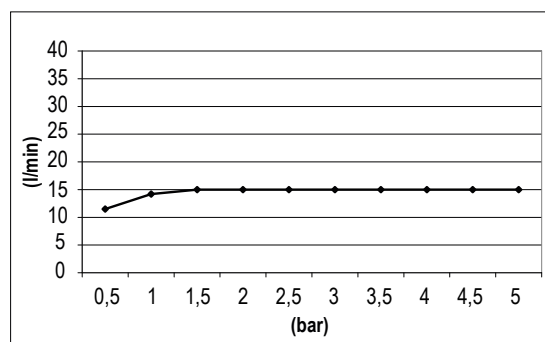

Product Type: **Waterfalls**
Product Code: **E044086**
Product Name: **Waterfall Shower Head**

Description: Cascata esterna
External Waterfall

Dimensions: 236 x 57 mm
Material: Stainless Steel

Note:
Notes:

Functions:

1 Way

Cascade

Finishes:

Stainless Steel

Mirror
MS

316 AISI

Painted

Matt Black
MB

Matt White
WM

PVD Polished

Gold
GO

Deep Grey
DG

316 PVD Brushed

High Brass
316 HB

Copper
316 CO

Gun Metal
316 GM

DIMENSIONS

FLOWRATE