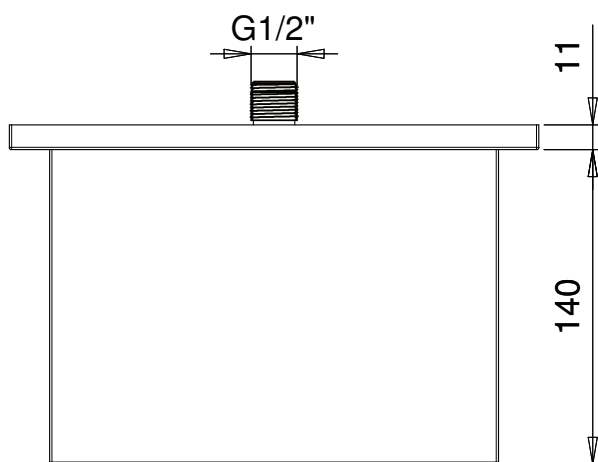

Product Type: **Waterfalls**  
 Product Code: **E044086**  
 Product Name: **Waterfall Shower Head**

Description: Cascata esterna  
*External Waterfall*

Dimensions: 236 x 57 mm  
 Material: Stainless Steel

Note:  
 Notes:

Functions:

1 Way

Cascade

Finishes:

**Stainless Steel**

Mirror  
**MS**

**316 AISI**

## DIMENSIONS