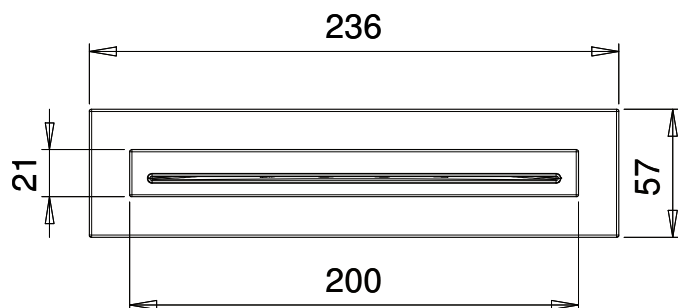

Product Type: **Waterfalls**  
 Product Code: **E044086**  
 Product Name: **Waterfall Shower Head**

Description: Cascata esterna  
*External Waterfall*

Dimensions: 236 x 57 mm  
 Material: Stainless Steel

Note:  
 Notes:

Functions:

1 Way

Cascade

Finishes:

**Stainless Steel**

Mirror  
**MS**

**316 AISI**

## DIMENSIONS