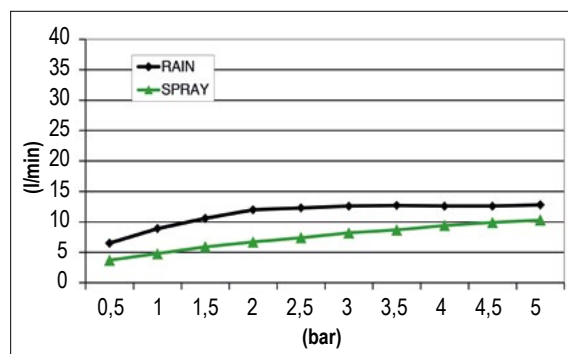

Product Type: **Built-In Head Shower**  
 Product Code: **E044218**  
 Product Name: **Square Temptation**

Description: Soffione a incasso  
*Built-in Head Shower*

Dimensions: 300x300 mm  
 Material: Stainless Steel

## DIMENSIONS

## FLOWRATE

**MIN: 1 bar | MAX: 5 bar | BEST: 3 bar**