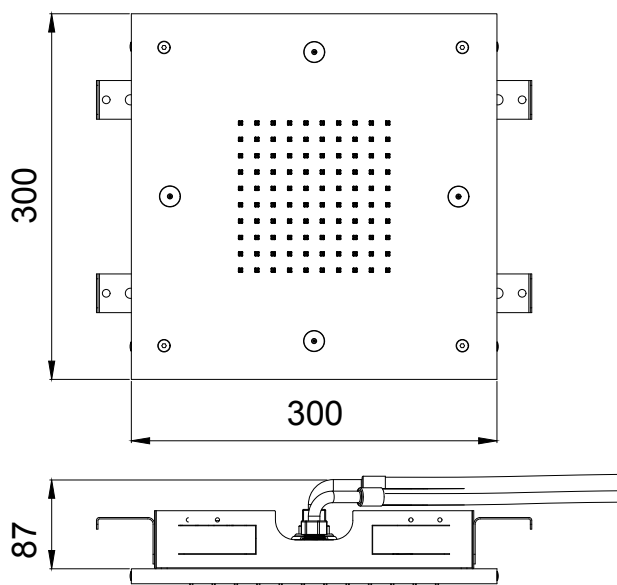

Product Type: **Built-In Head Shower**  
 Product Code: **E044218**  
 Product Name: **Square Temptation**

Description: Soffione a incasso  
*Built-in Head Shower*

Dimensions: 300x300 mm  
 Material: Stainless Steel

Note: connessioni | *connections* **G1/2" / NPT**  
 Notes: **telaio** incasso e kit di connessione inclusi | *built-in frame* and *connection kit* included  
**completamente ispezionabile** | *completely inspectionable*

## DIMENSIONS