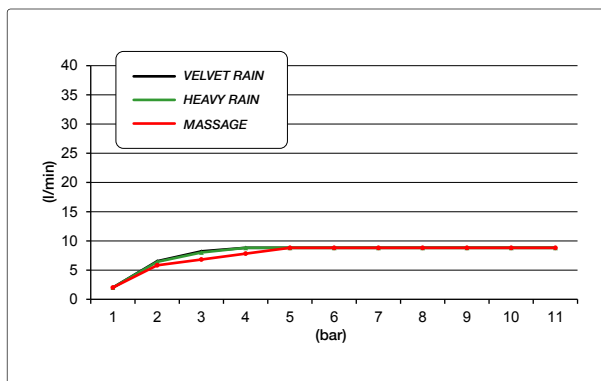

Product Type: **Hand Shower**
Product Code: **E082137**
Product Name: **Sense Massage**

Description: *Doccia multigetto
multifunction hand shower*

Dimensions: erogatore Ø110 | diffusore Ø110
Material: ABS

Notes: *con erogatore nero
with black diffuser*

Functions:

3 Way	Hand Shower	Velvet Rain	Heavy Rain	Massage

Finishes:

		Matt		PVD Polished		PVD Brushed			
Chrome CR	Nickel Brushed NB								
		Matt Black MB	Matt White MW	Gold GO	Deep Black DB	High Brass HB	Copper CO	Gun Metal GM	Absolute Black AB

DIMENSIONS

FLOWRATE