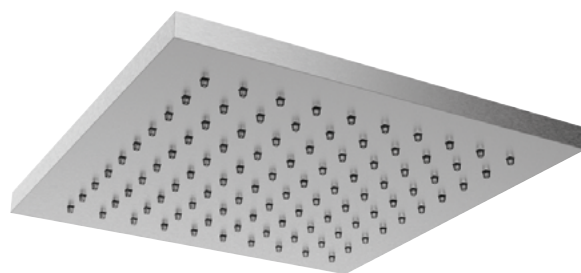

Product Type: **Emotion Head Shower**  
 Product Code: **E044234**  
 Product Name: **Square Emotion Head Shower**

Description: Soffione con braccio  
*Arm Head Shower*

Dimensions: 250 x 250 mm  
 Material: Acciaio 316 | 316 Stainless Steel

Note: connessioni | *connections* **G1/2" / NPT**  
 Notes: **completamente ispezionabile** | *completely inspectionable*

Functions:

Finishes:

**Stainless Steel**

**316 AISI**

**316 PVD Brushed**

High Brass  
**316 HB**