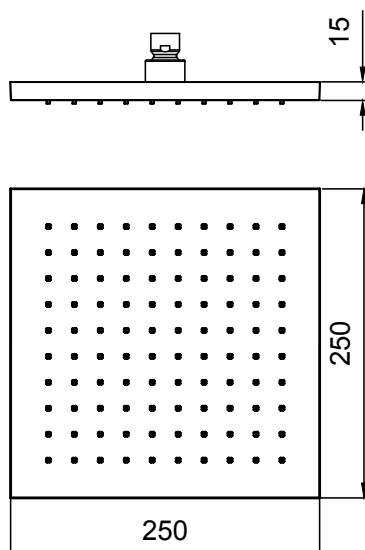

Product Type: **Emotion Head Shower**  
 Product Code: **E044234**  
 Product Name: **Square Emotion Head Shower**

Description: Soffione con braccio  
*Arm Head Shower*

Dimensions: 250 x 250 mm  
 Material: Acciaio 316 | 316 Stainless Steel

## DIMENSIONS