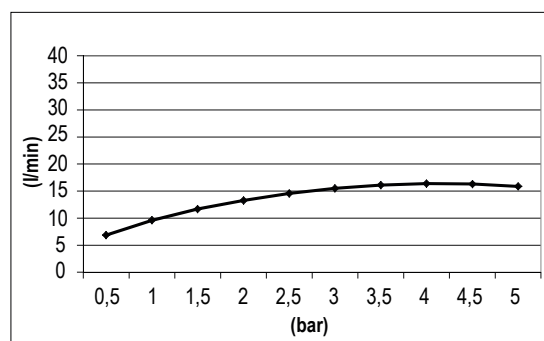

Product Type: **Emotion Head Shower**
Product Code: **E044234**
Product Name: **Square Emotion Head Shower**

Description: Soffione con braccio
Arm Head Shower

Dimensions: 250 x 250 mm
Material: Acciaio 316 | 316 Stainless Steel

Note: connessioni | *connections* **G1/2" / NPT**
Notes: **completamente ispezionabile** | *completely inspectionable*

Functions:

Finishes:

Stainless Steel

316 AISI

316 PVD Brushed

High Brass
316 HB

Copper
316 CO

Gun Metal
316 GM

Absolute Black
316 AB

DIMENSIONS

FLOWRATE