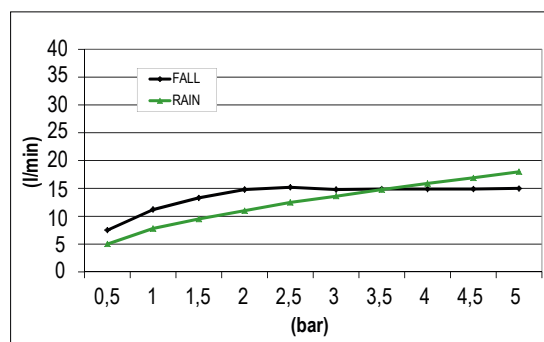

Product Type: **Wall Mounted Head Shower**
Product Code: **E044193**
Product Name: **Slim Square**
Description: Soffione a parete
Wall Mounted Head Shower
Dimensions: 593 x 270 mm
Material: Stainless Steel

Note:
Notes:

Functions:

2 Way

Rain

Cascade

Finishes:

Stainless Steel

Mirror
MS

Brushed
BS

Painted

Matt Black
MB

Matt White
WM

DIMENSIONS

FLOWRATE