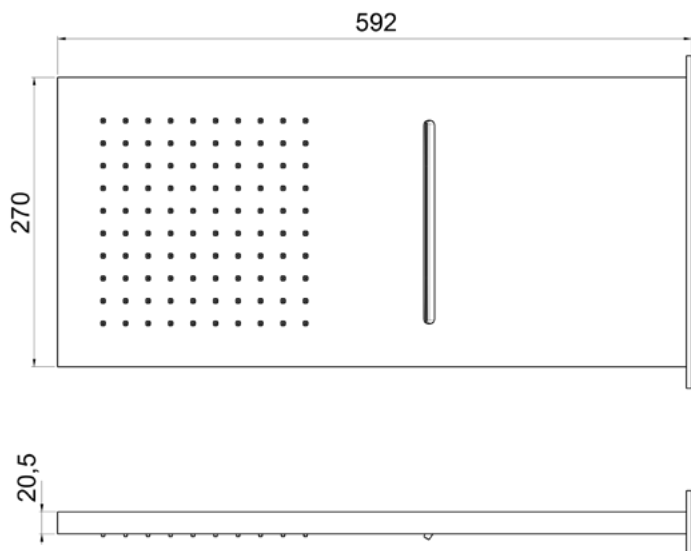

Product Type: **Wall Mounted Head Shower**  
 Product Code: **E044193**  
 Product Name: **Slim Square**  
 Description: Soffione a parete  
*Wall Mounted Head Shower*  
 Dimensions: 593 x 270 mm  
 Material: Stainless Steel

Note:  
Notes:

Functions:

2 Way

Rain

Cascade

Finishes:

**Stainless Steel**

Mirror  
**MS**

## DIMENSIONS