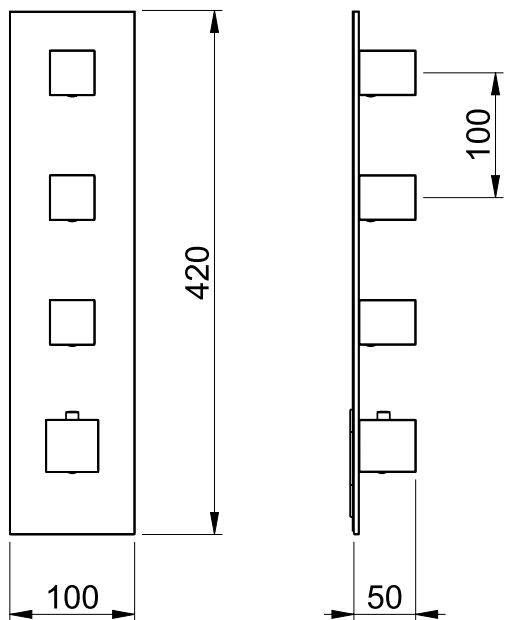

Product Type: **Water Control**
 Product Code: **E180063**
 Product Name: **Estetiche per High Flow**
 Description: *Estetiche maniglia quadra placca quadra*
Square handle with square plate trim set
 Dimensions: **placca 100x420 mm**
 Material: *plate 100x420 mm*

Functions:

- High Flow
- Thermostatic
- 3 - way

Finishes:

Matt Colours		PVD Polished		PVD Brushed					
CR	NB	MB	WM	GO	DB	HB	CO	GM	AB

DIMENSIONS

TO GO WITH

E176003 modulo incasso termostatico
 con 3 vitoni
 thermostatic concealed
 module with 3 valves