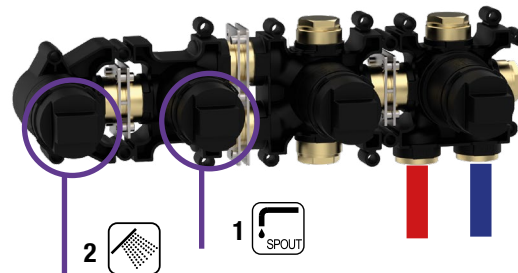

Product Type: **Single Lever Mixer Modular**
Product Code: **E169004**
Product Name: **Incasso meccanico 2 vie**
2-way single lever mixer concealed module

Description: incasso meccanico 2 vie bordo vasca
2-way single lever mixer concealed module for bathtub

Notes: da abbinare con: **E180193** estetiche con rosoni quadri
E180143 estetiche rosoni tondi

*to combine with: **E180193** square rosettes trim set*
***E180143** round rosettes trim set*

Functions: single lever mixer

2 Way