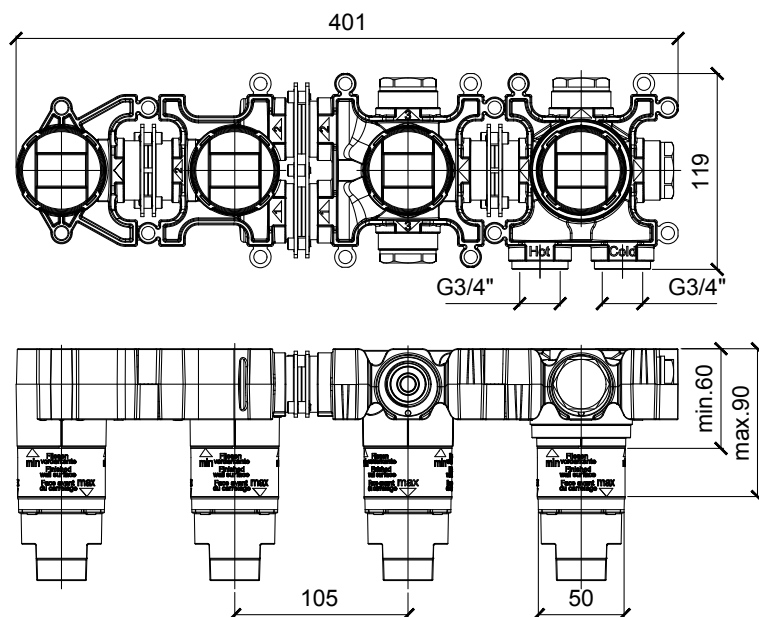

Product Type: **Single Lever Mixer Modular**  
 Product Code: **E169004**  
 Product Name: **Incasso meccanico 2 vie**  
**2-way single lever mixer concealed module**

Description: incasso meccanico 2 vie bordo vasca  
*2-way single lever mixer concealed module for bathtub*

Notes: da abbinare con: **E180193** estetiche con rosoni quadri  
**E180143** estetiche rosoni tondi

*to combine with: **E180193** square rosettes trim set*  
***E180143** round rosettes trim set*

Functions:  single lever mixer

## DIMENSIONS