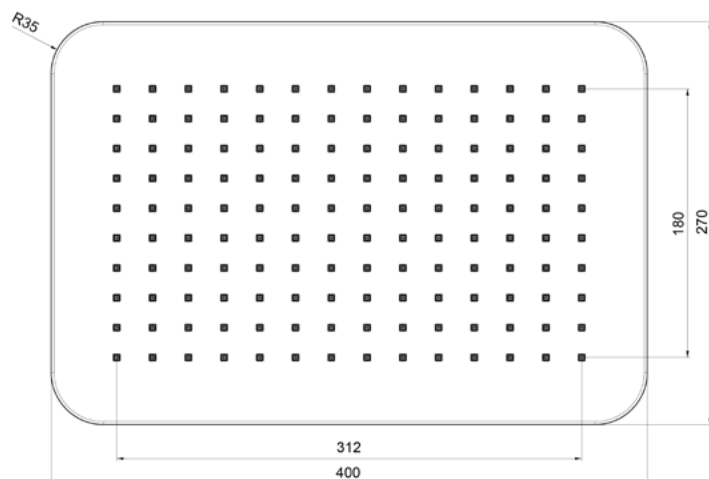

DIMENSIONS