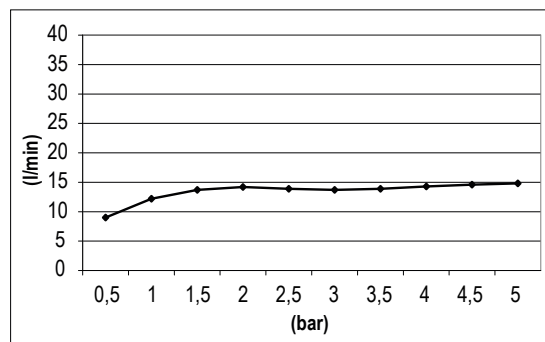

Product Type: **Emotion Head Shower**
Product Code: **E044250**
Product Name: **Super Kuky**
Description: Soffione Super Kuky
Super Kuky Head Shower
Dimensions: 400x270 mm

Note: con cartuccia che ottimizza l'esperienza della doccia, attacco 1/2" gas
Notes: *water cartridge system to maximize your shower experience, 1/2" gas connection*

Functions: 1 Way | Rain

Finishes:

		Painted		PVD Polished		PVD Brushed		
Chrome CR	Nichel Brushed BS							
		Matt Black MB	Matt White WM	Gold GO	Deep Grey DG	High Brass HB	Copper CO	Gun Metal GM

DIMENSIONS

FLOWRATE