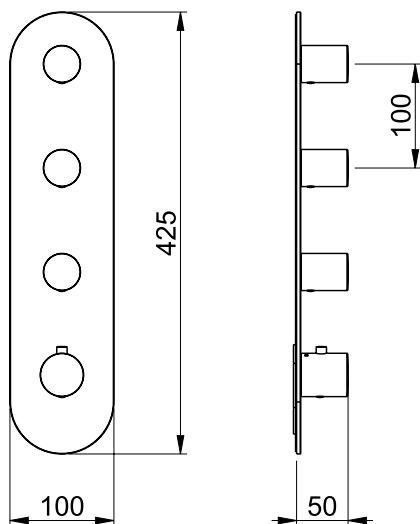

Product Type: **Water Control**
 Product Code: **E180043**
 Product Name: **Estetiche per High Flow**
 Description: *Estetiche maniglia tonda placca tonda*
Round handle with round plate trim set
 Dimensions: **placca 100x425 mm**
 Material: *plate 100x425mm*

DIMENSIONS

TO GO WITH

E176003 modulo incasso termostatico con 3 vitoni
 thermostatic concealed module with 3 valves

PRODUCT CARE

To avoid damages to the purchased equipment, please observe the following recommendations for use: