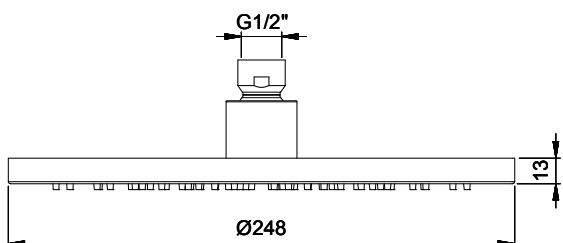

DIMENSIONS