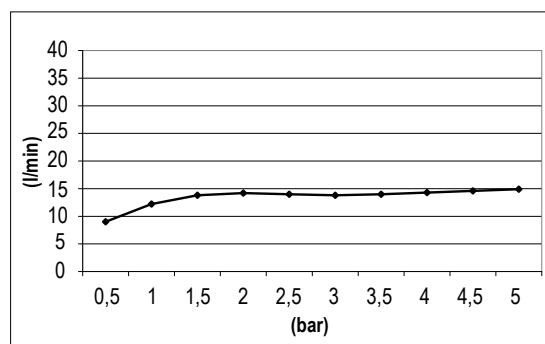

Product Type: **Emotion Head Shower**
Product Code: **E044049**
Product Name: **Round Emotion**
Description: Soffione Emotion Tondo Ø250mm
Round Emotion Head Shower Ø250mm
Dimensions: Ø250 mm

Note: con cartuccia che ottimizza l'esperienza della doccia, attacco 1/2" gas
Notes: *water cartridge system to maximize your shower experience, 1/2" gas connection*

Functions: 1 Way | Rain

Finishes:

		Painted		PVD Polished		PVD Brushed		
Chrome CR	Nichel Brushed BS							
		Matt Black MB	Matt White WM	Gold GO	Deep Grey DG	High Brass HB	Copper CO	Gun Metal GM

DIMENSIONS

FLOWRATE