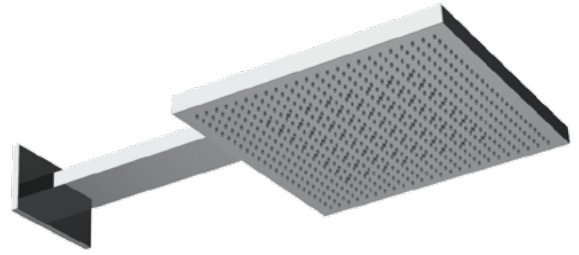

Product Type: **Velvet Collection**  
 Product Code: **E044277**  
 Product Name: **Emotion Velvet**  
 Description: Soffione a parete  
*Wall Mounted Head Shower*  
 Dimensions: 300x300 mm  
 Material: Acciaio | Stainless Steel

Notes: connessioni | *connections* **G1/2" / NPT**  
**completamente ispezionabile** | *completely inspectionable*  
**braccio doccia** incluso nella confezione | *arm shower* included in the pack

Functions:  2 Way |  Velvet Rain |  Intense Rain