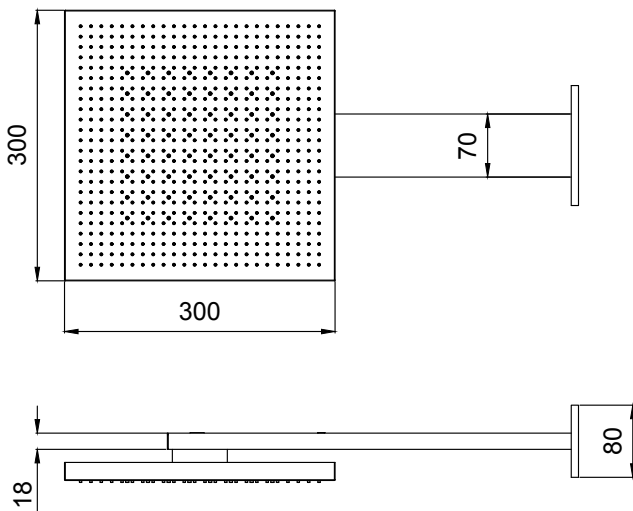

Product Type: **Velvet Collection**  
 Product Code: **E044277**  
 Product Name: **Emotion Velvet**  
 Description: Soffione a parete  
*Wall Mounted Head Shower*  
 Dimensions: 300x300 mm  
 Material: Acciaio | Stainless Steel

Notes: connessioni | *connections* **G1/2" / NPT**  
**completamente ispezionabile** | *completely inspectionable*  
**braccio doccia** incluso nella confezione | *arm shower* included in the pack

Functions:  2 Way |  Velvet Rain |  Intense Rain

**DIMENSIONS**

**FLOWRATE**