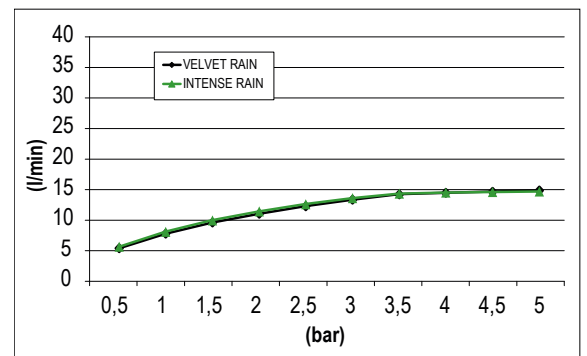

Product Type: **Velvet Collection**  
 Product Code: **E044277**  
 Product Name: **Emotion Velvet**  
 Description: Soffione a parete  
*Wall Mounted Head Shower*  
 Dimensions: 300x300 mm  
 Material: Acciaio | Stainless Steel

Notes: connessioni | *connections* **G1/2" / NPT**  
**completamente ispezionabile** | *completely inspectionable*  
**braccio doccia** incluso nella confezione | *arm shower* included in the pack

Functions:  2 Way |  Velvet Rain |  Intense Rain

**DIMENSIONS**

**FLOWRATE**