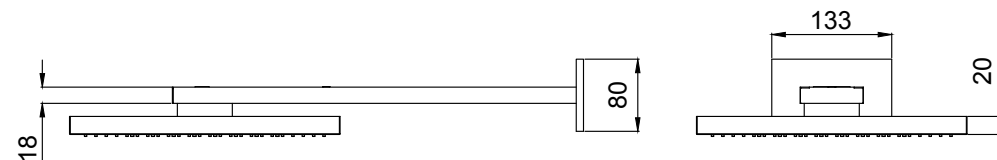

Product Type: **Velvet Collection**  
 Product Code: **E044277**  
 Product Name: **Emotion Velvet**  
 Description: Soffione a parete  
*Wall Mounted Head Shower*  
 Dimensions: 300x300 mm  
 Material: Acciaio | Stainless Steel

Notes: connessioni | *connections* **G1/2" / NPT**  
**completamente ispezionabile** | *completely inspectionable*  
**braccio doccia** incluso nella confezione | *arm shower* included in the pack

Functions:  2 Way |  Velvet Rain |  Intense Rain

**DIMENSIONS**

**FLOWRATE**