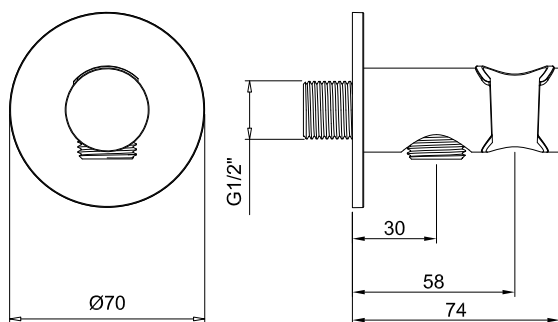

Product Type: **Water Outlet**  
 Product Code: **E095037**  
 Product Name: **Water Outlet**

Description: presa acqua con supporto - rosone tondo  
 water outlet with stand - round rosette

Dimensions: rosette 70 mm

## DIMENSIONS