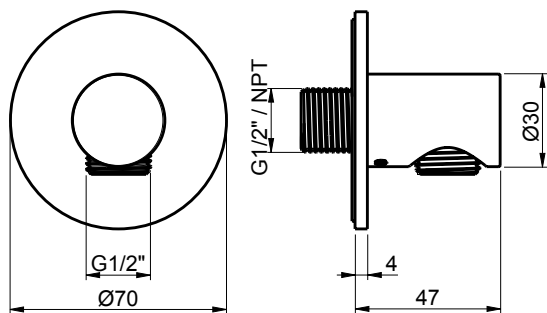

DIMENSIONS