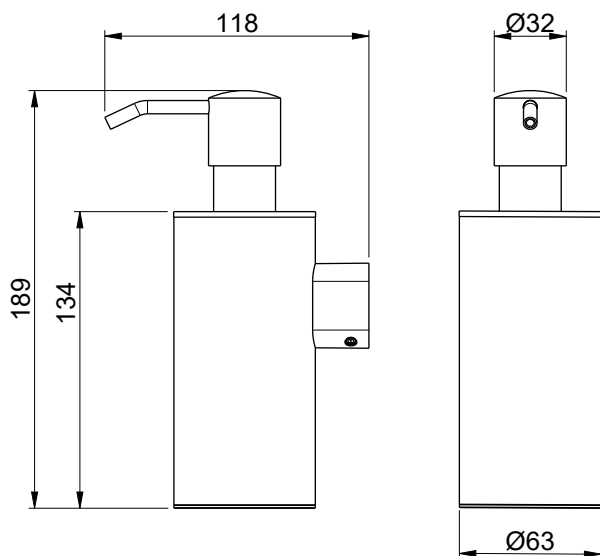

DIMENSIONS