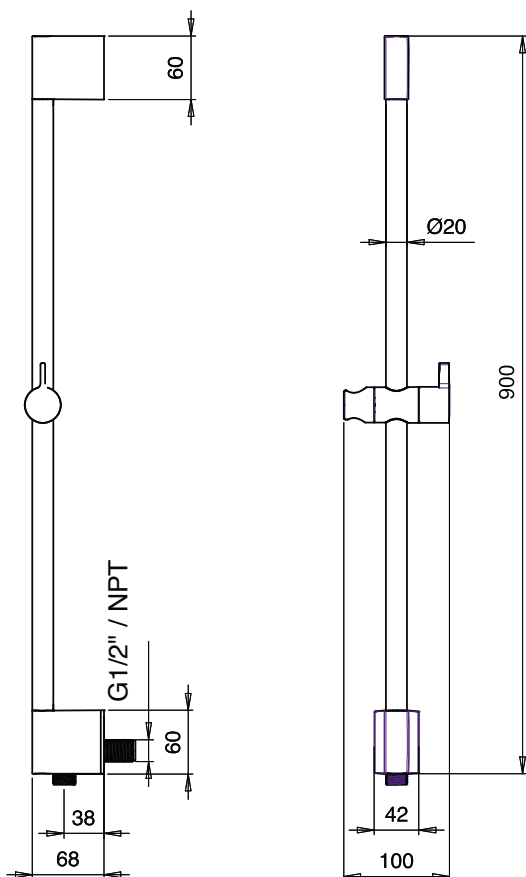

Product Type: **Slide Bar set**  
 Product Code: **E166011**  
 Product Name: **Deep with water outlet**

Dimensions: L900 mm  
 Material: Brass

Note: **saliscendi:** E087050 Deep with water outlet  
**doccia:** E082101 Sense  
**flessibile:** C084021  
 Notes: **slidebar:** E087050 Deep with water outlet  
**hand shower:** E082101 Sense  
**flex:** C084021

Functions:  1 Way |  Rain

Finishes:  Chrome  
**CR**

**Hand Shower options:**

E082102 Sense Ø110  
 chrome diffuser

E082102 Sense Ø110  
 white diffuser

**DIMENSIONS**